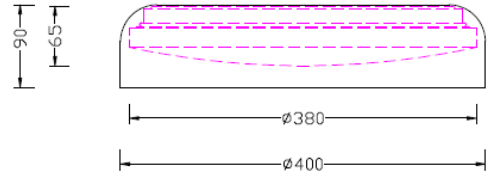

CUBI CEILING ID: 129951

Top view

FINISH	WHITE,BLACK
MATERIAL	STEEL,ACRYLIC
DIMENSIONS	DIAM: 400mm x H:90mm
LIGHT SOURCE	LED
WATTAGE	30W
CCT	3000K/4000K
DIMMABLE	TRIAC DIMMABLE
LED DRIVER	30W CONSTANT CURRENT 900mA 27-42VDC
IP RATING	IP20
WARRANTY	2 YEARS

DESCRIPTION

Cubi Ceiling Led White Black 30W 3K /4K
Diam: 400mm x H: 90mm Triac Dim

Disclaimer: Product colour may slightly vary due to photographic lighting sources, your monitor settings and other similar factors. For more details, please visit: <https://www.aboutspace.net.au/pages/terms-conditions>