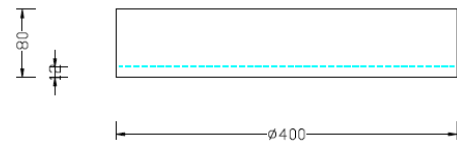

Top view

FINISH	WHITE,GOLD
MATERIAL	STEEL,ACRYLIC
DIMENSIONS	DIAM: 400mm x H: 80mm
LIGHT SOURCE	LED
WATTAGE	36W
CCT	3000K/4000K
DIMMABLE	TRIAC DIMMABLE
LED DRIVER	36W CONSTANT CURRENT 1000mA 25-40VDC
IP RATING	IP20
WARRANTY	2 YEARS

**DESCRIPTION**

Cub Ceiling Led White Gold 36W 3K /4K Diam: 400mm x H: 80mm Triac Dim

**Disclaimer:** Product colour may slightly vary due to photographic lighting sources, your monitor settings and other similar factors. For more details, please visit: <https://www.aboutspace.net.au/pages/terms-conditions>