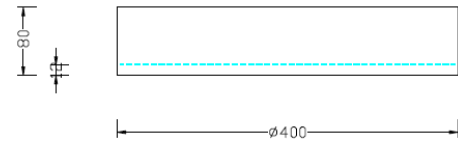

Top view

FINISH	BLACK,GOLD
MATERIAL	STEEL,ACRYLIC
DIMENSIONS	DIAM: 400mm x H: 80mm
LIGHT SOURCE	LED
WATTAGE	36W
CCT	3000K/4000K
DIMMABLE	TRIAC DIMMABLE
LED DRIVER	36W CONSTANT CURRENT 1000mA 25-40VDC
IP RATING	IP20
WARRANTY	2 YEARS

**DESCRIPTION**

Cub Ceiling Led Black Gold 36W 3K /4K Diam: 400mm x H: 80mmTriac Dim

**Disclaimer:** Product colour may slightly vary due to photographic lighting sources, your monitor settings and other similar factors. For more details, please visit: <https://www.aboutspace.net.au/pages/terms-conditions>