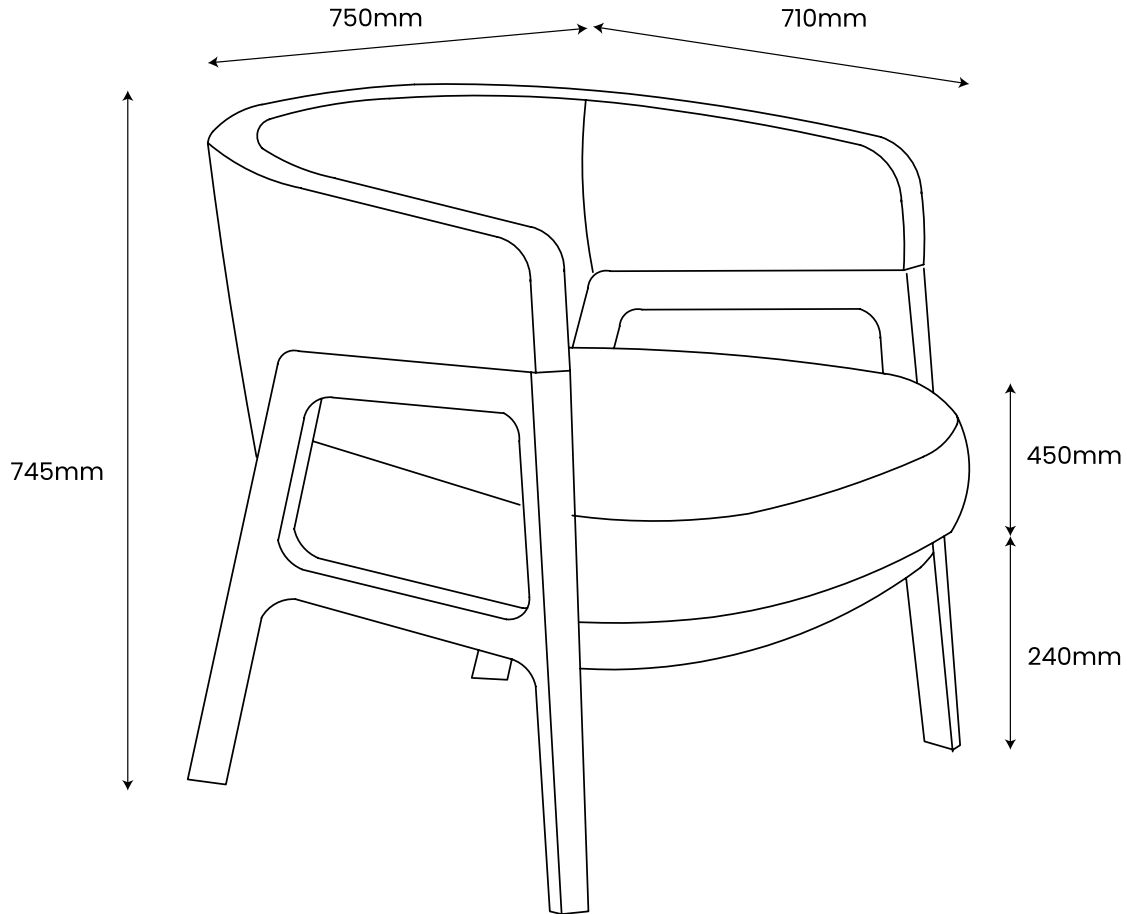

ABOUT
SPACE

CORTES
ARMCHAIR

PRODUCT ID: 131944 PACIFIC BLUE / 131945 SCARLET RED

ABOUTSPACE.NET.AU

FINISH:

PACIFIC BLUE

SCARLET RED

Additional colours available
on request

MATERIAL:

Iron Frame, Iron Legs
100% Polyester Fabric Upholstery

DIMENSIONS:

W: 750mm
H: 745mm
D: 710mm
Seat Height: 450mm
Leg Height: 240mm

PACKING:

1PC/CTN
H: 780mm
W: 780mm
D: 740mm

DISCLAIMER: Product colour may slightly vary due to photographic lighting sources, your monitor settings and other similar factors. For more details, please visit: aboutspace.net.au/pages/terms-conditions