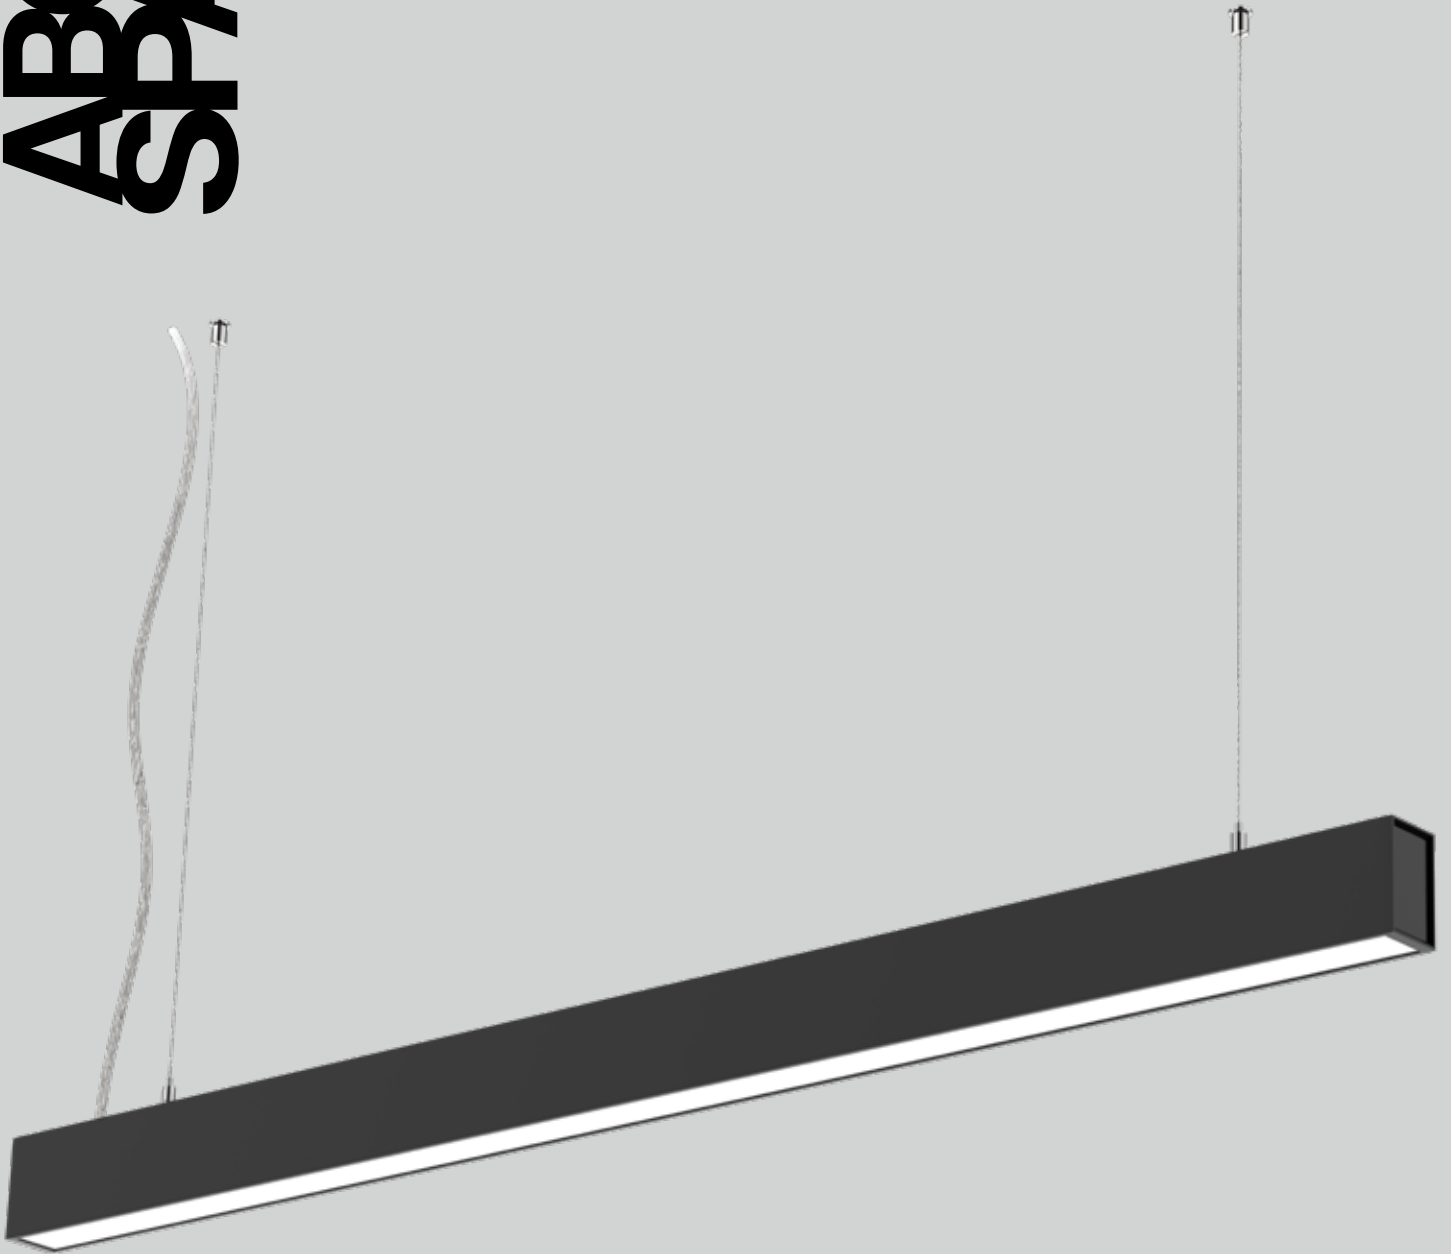

**ABOUT
SPACE**

COMBILINE
PENDANT LIGHT (SINGLE)

FINISH:
● BLACK

MATERIAL:
Aluminium

DIMENSIONS:

2000

L: 2000mm
W: 45mm
H: 75mm

2400

L: 2400mm
W: 45mm
H: 75mm

DROP:

1800mm max, adjustable

WATTAGE:

2000: 60W

2400: 90W

LIGHT SOURCE: LED

LUMENS:

2000:

UP: 1620lm/1800lm

DOWN: 3780lm/4200lm

2400:

UP: 2430lm/2700lm

DOWN: 5670lm/6300lm

CCT: 3000K/4000K

CRI: 90