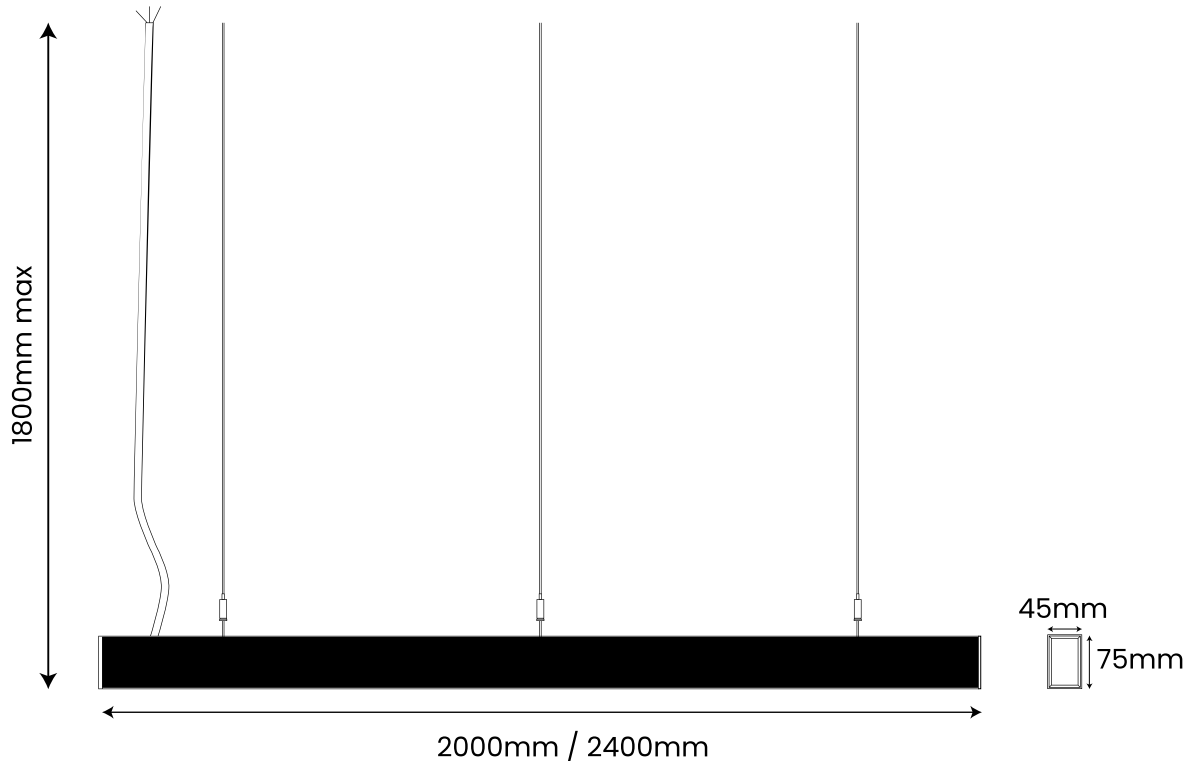

**ABOUT
SPACE**

COMBILINE
PENDANT LIGHT (SINGLE)

FINISH:
● BLACK

MATERIAL:
Aluminium

DIMENSIONS:

2000

L: 2000mm
W: 45mm
H: 75mm

2400

L: 2400mm
W: 45mm
H: 75mm

DROP:

1800mm max, adjustable

WATTAGE:

2000: 60W

2400: 90W

LIGHT SOURCE: LED

LUMENS:

2000:

UP: 1620lm/1800lm

DOWN: 3780lm/4200lm

2400:

UP: 2430lm/2700lm

DOWN: 5670lm/6300lm

CCT: 3000K/4000K

CRI: 90