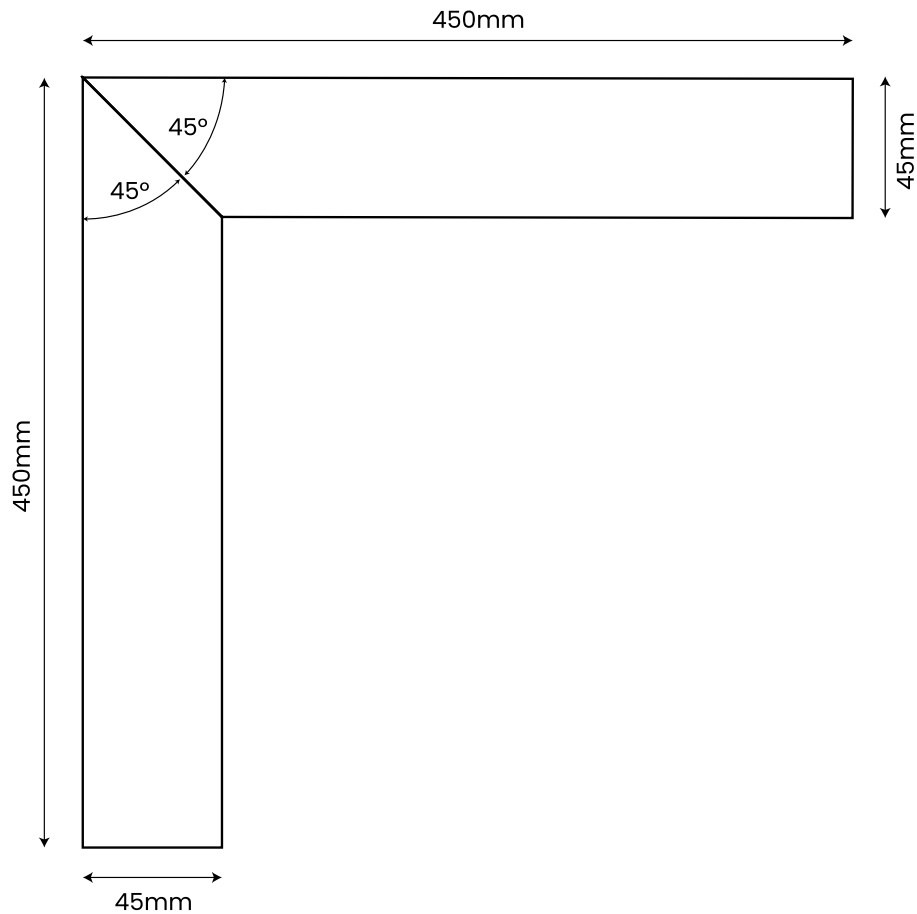

**ABOUT
SPACE**

COMBILINE
PENDANT LIGHT (L CORNER)

FINISH:
● BLACK

MATERIAL:
Aluminium

DIMENSIONS:
L: 450mm
W: 45mm
H: 75mm

DROP:
1800mm max, adjustable

WATTAGE: 30W
LIGHT SOURCE: LED
LUMENS:
UP: 648lm/720lm
DOWN: 1512lm/1680lm
CCT: 3000K/4000K
CRI: 90
DIMMABLE: Triac Dimmable
WARRANTY: 3 Years