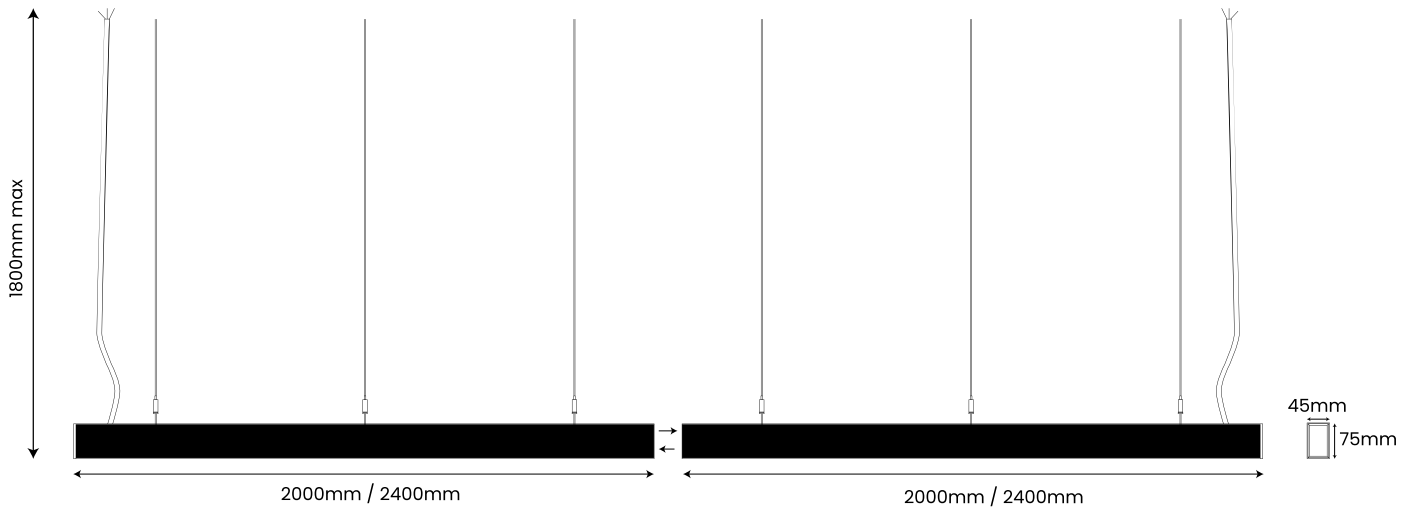

**ABOUT
SPACE**

COMBILINE
PENDANT LIGHT (JOIN)

FINISH:
● BLACK

MATERIAL:
Aluminium

DIMENSIONS:

2000

L: 2000mm

W: 45mm

H: 75mm

2400

L: 2400mm

W: 45mm

H: 75mm

DROP:

1800mm max, adjustable

WATTAGE:

2000: 60W

2400: 90W

LIGHT SOURCE: LED

LUMENS:

2000:

UP: 1620lm/1800lm

DOWN: 3780lm/4200lm

2400: