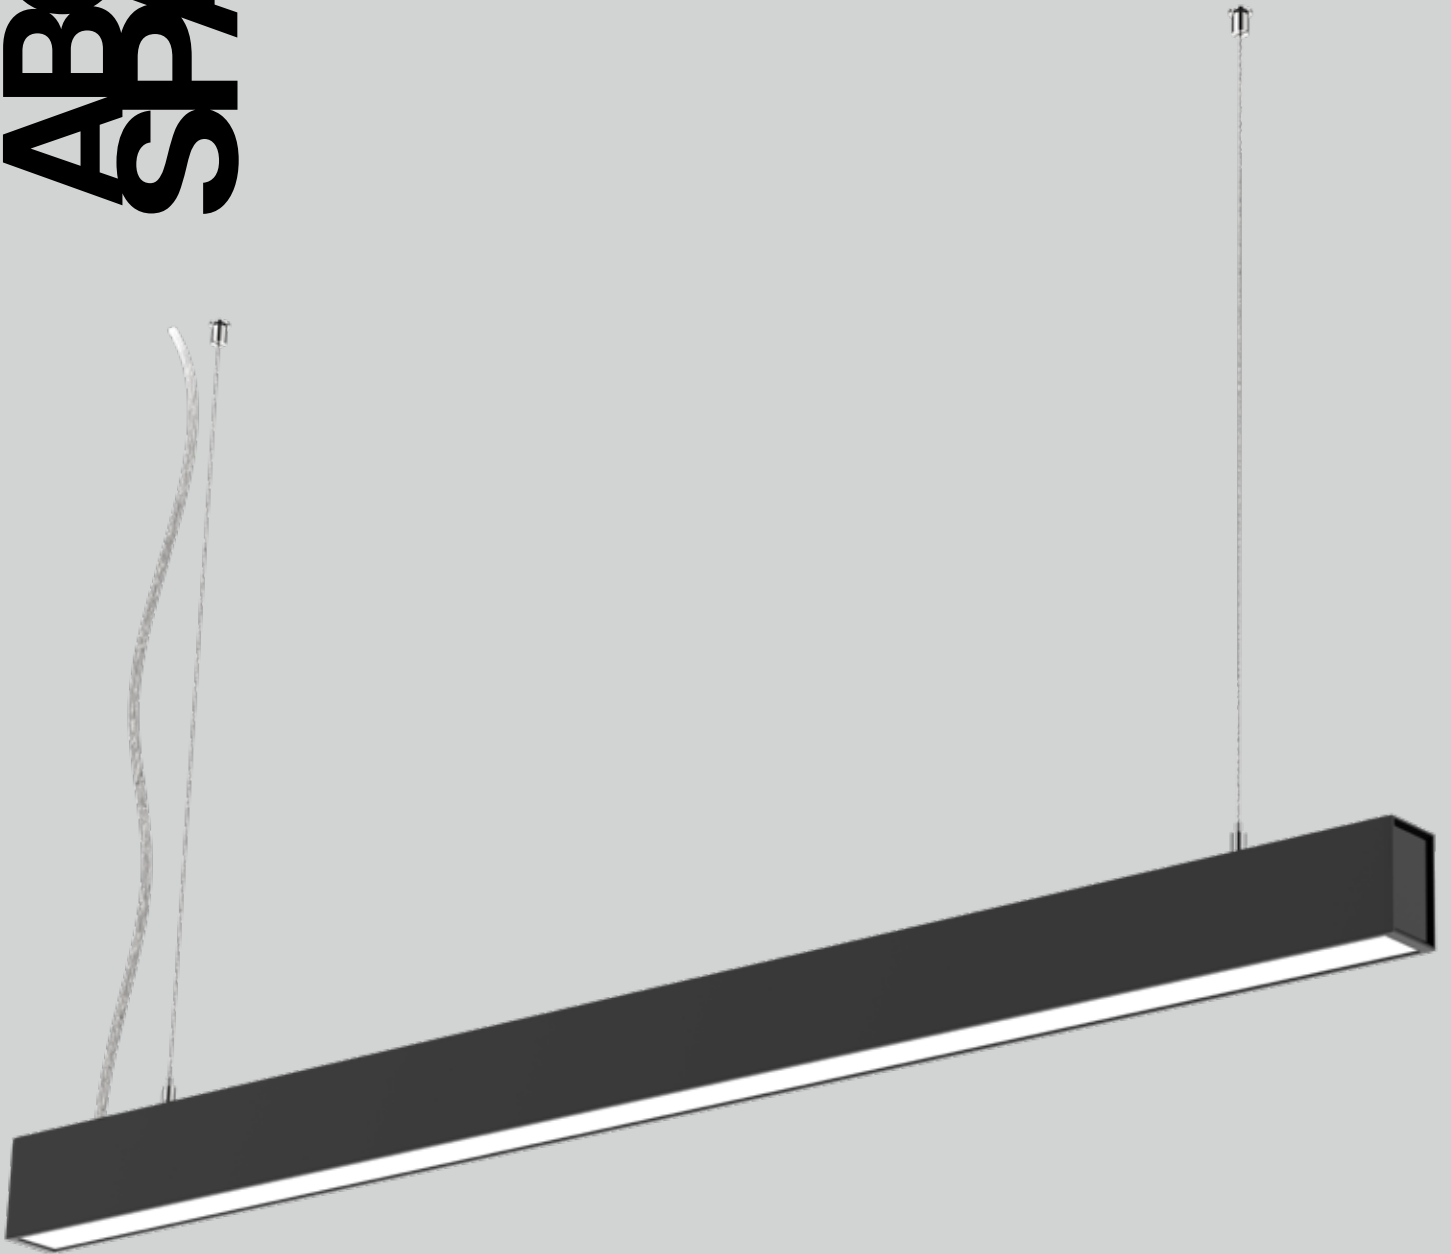

**ABOUT
SPACE**

COMBILINE
PENDANT LIGHT (JOIN)

FINISH:
● BLACK

MATERIAL:
Aluminium

DIMENSIONS:

2000

L: 2000mm

W: 45mm

H: 75mm

2400

L: 2400mm

W: 45mm

H: 75mm

DROP:

1800mm max, adjustable

WATTAGE:

2000: 60W

2400: 90W

LIGHT SOURCE: LED

LUMENS:

2000:

UP: 1620lm/1800lm

DOWN: 3780lm/4200lm

2400: