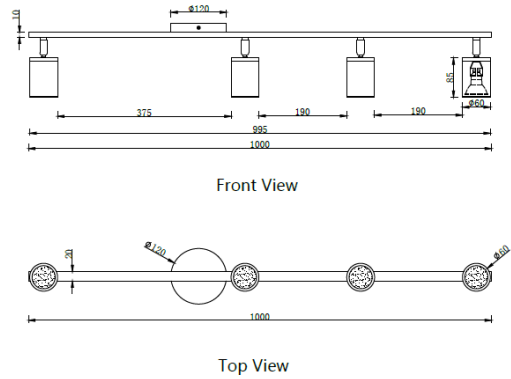

**CAPRI CEILING 4 ID:**

FINISH	BLACK/BRASS,WHITE,BLACK
MATERIAL	STEEL,ALUMINUM
DIMENSIONS	L: 1000mm x W: 120mm x H: 154mm
LIGHT SOURCE	4 x GU10
IP RATING	IP20
WARRANTY	2 YEARS
OTHER INFORMATION	CANOPY DIAM: 120mm x H: 40mm in BLACK FINISH

**DESCRIPTION**

Capri Ceiling 4 Black/Brass, White, Black Finish  
4 X GU10 L: 1000mm X W:120mm H:154mm

**Disclaimer:** Product colour may slightly vary due to photographic lighting sources, your monitor settings and other similar factors. For more details, please visit: <https://www.aboutspace.net.au/pages/terms-conditions>