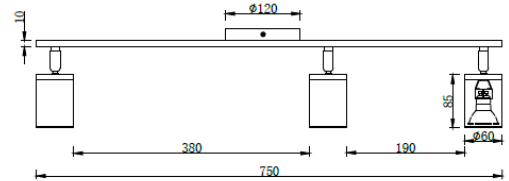

**CAPRI CEILING 3 ID:**

Front View

Top View

FINISH	WHITE,BLACK,BLACK/BRASS
MATERIAL	STEEL,ALUMINUM
DIMENSIONS	L: 750mm x W: 120mm x H: 154mm
LIGHT SOURCE	3 x GU10
IP RATING	IP20
WARRANTY	2 YEARS
OTHER INFORMATION	CANOPY DIAM: 120mm x H: 40mm in WHITE FINISH

**DESCRIPTION**

Capri Ceiling 3 White, Black, Black/Brass Finish  
3 X GU10 L: 750mm X W:120mm H:154mm

**Disclaimer:** Product colour may slightly vary due to photographic lighting sources, your monitor settings and other similar factors. For more details, please visit: <https://www.aboutspace.net.au/pages/terms-conditions>