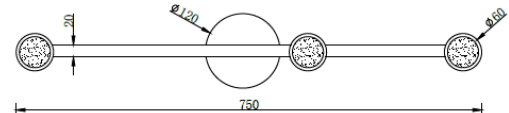

**CAPRI CEILING 3 ID:**

Front View

Top View

FINISH	WHITE,BLACK,BLACK/BRASS
MATERIAL	STEEL,ALUMINUM
DIMENSIONS	L: 750mm x W: 120mm x H: 154mm
LIGHT SOURCE	3 x GU10
IP RATING	IP20
WARRANTY	2 YEARS
OTHER INFORMATION	CANOPY DIAM: 120mm x H: 40mm in WHITE FINISH

**DESCRIPTION**

Capri Ceiling 3 White, Black, Black/Brass Finish  
3 X GU10 L: 750mm X W:120mm H:154mm

**Disclaimer:** Product colour may slightly vary due to photographic lighting sources, your monitor settings and other similar factors. For more details, please visit: <https://www.aboutspace.net.au/pages/terms-conditions>