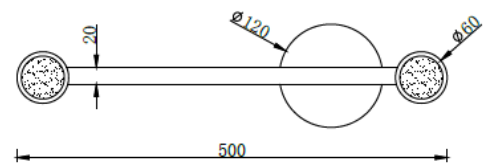

CAPRI CEILING 2

ID:

Front View

Top View

FINISH	BLACK,WHITE,BLACK/BRASS
MATERIAL	STEEL,ALUMINUM
DIMENSIONS	L: 550mm x W: 120mm x H: 154mm
LIGHT SOURCE	2 x GU10
IP RATING	IP20
WARRANTY	2 YEARS
OTHER INFORMATION	CANOPY DIAM: 120mm x H: 40mm in BLACK FINISH

DESCRIPTION

Capri Ceiling 2 Black, White, Black-Brass Finish
2 X GU10 L: 550mm X W:120mm H:154mm

Disclaimer: Product colour may slightly vary due to photographic lighting sources, your monitor settings and other similar factors. For more details, please visit: <https://www.aboutspace.net.au/pages/terms-conditions>