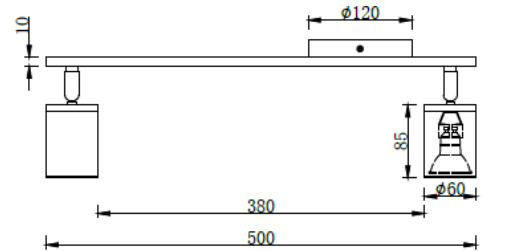

CAPRI CEILING 2

ID:

Front View

Top View

FINISH	BLACK,WHITE,BLACK/BRASS
MATERIAL	STEEL,ALUMINUM
DIMENSIONS	L: 550mm x W: 120mm x H: 154mm
LIGHT SOURCE	2 x GU10
IP RATING	IP20
WARRANTY	2 YEARS
OTHER INFORMATION	CANOPY DIAM: 120mm x H: 40mm in BLACK FINISH

DESCRIPTION

Capri Ceiling 2 Black, White, Black-Brass Finish
2 X GU10 L: 550mm X W:120mm H:154mm

Disclaimer: Product colour may slightly vary due to photographic lighting sources, your monitor settings and other similar factors. For more details, please visit: <https://www.aboutspace.net.au/pages/terms-conditions>