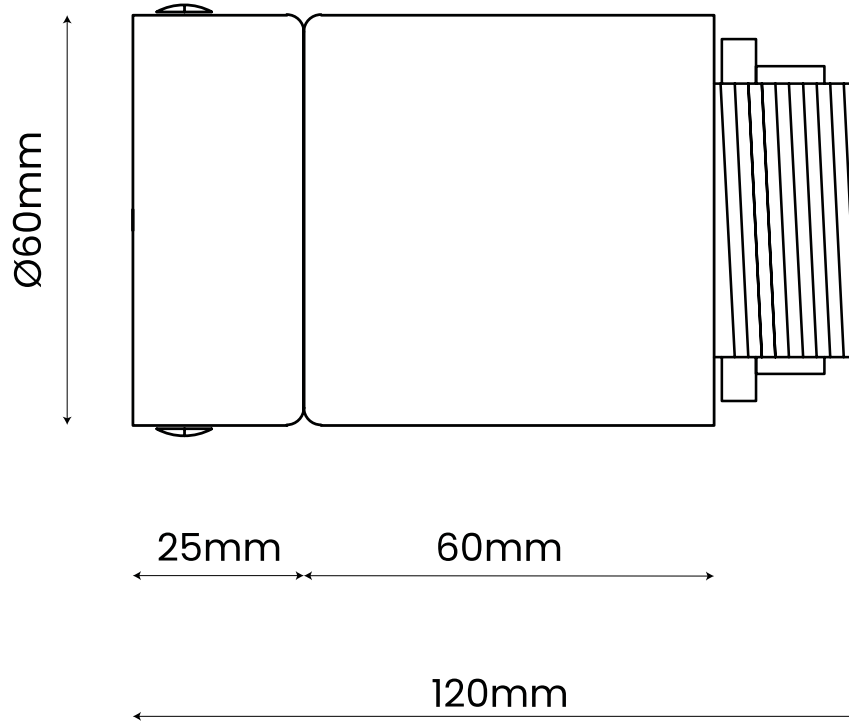

ABOUT SPACE

CAMBIO
WALL

PRODUCT ID: 130217 BLACK / 131941 BRASS / 131940 WHITE

ABOUTSPACE.NET.AU

FINISH:

- BRASS
- WHITE
- BLACK

MATERIAL:

Steel

DIMENSIONS:

DIAMETER: 60mm
H: 120mm

LIGHT SOURCE:

E27 (Not included)

IP RATING: IP20

WARRANTY: 1 YEAR

DISCLAIMER: Product colour may slightly vary due to photographic lighting sources, your monitor settings and other similar factors. For more details, please visit: aboutspace.net.au/pages/terms-conditions