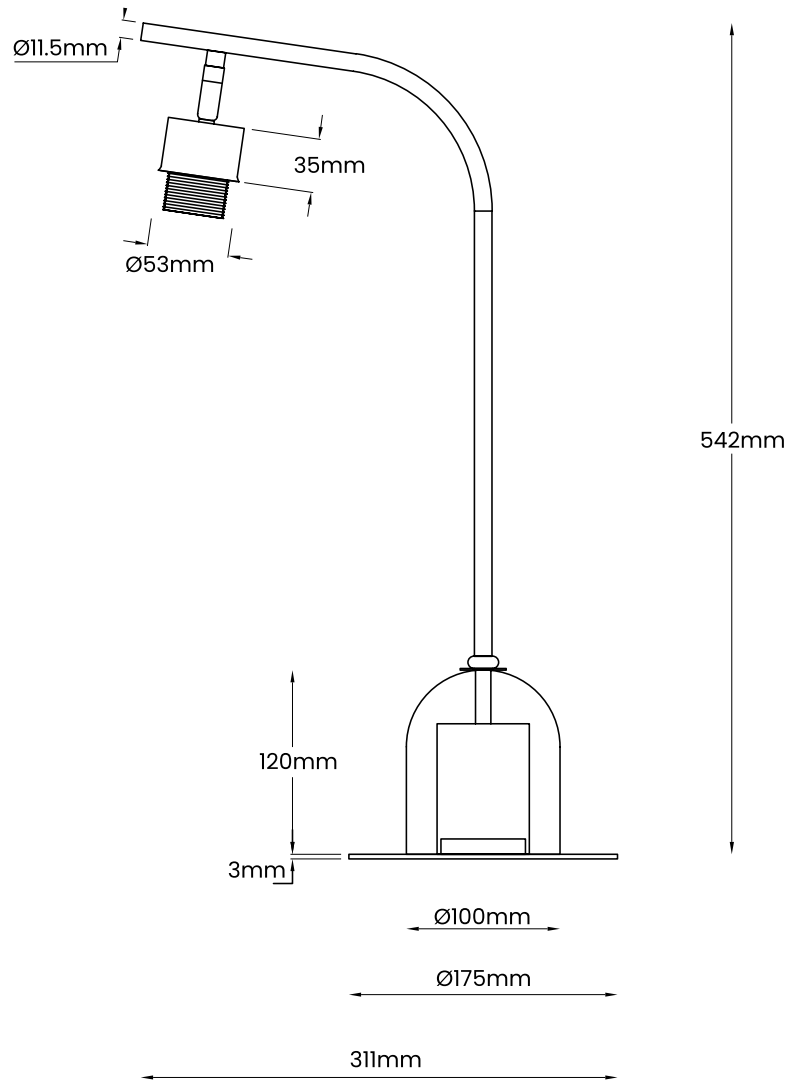

**ABOUT  
SPACE**

**CAMBIO**  
TABLE LAMP

PRODUCT ID: 129136

[ABOUTSPACE.NET.AU](http://ABOUTSPACE.NET.AU)

**FINISH:**

- BLACK  
with Black Marble Base

**MATERIAL:**

Marble, Steel Disc

**DIMENSIONS:**

H: 540mm  
DIAMETER: 175mm

**LIGHT SOURCE:**

E27 (Not included)

**NOTE:**

Due to the natural characteristics of marble, each base will be unique. Small fissures may be present as a result of the marble's natural formation.