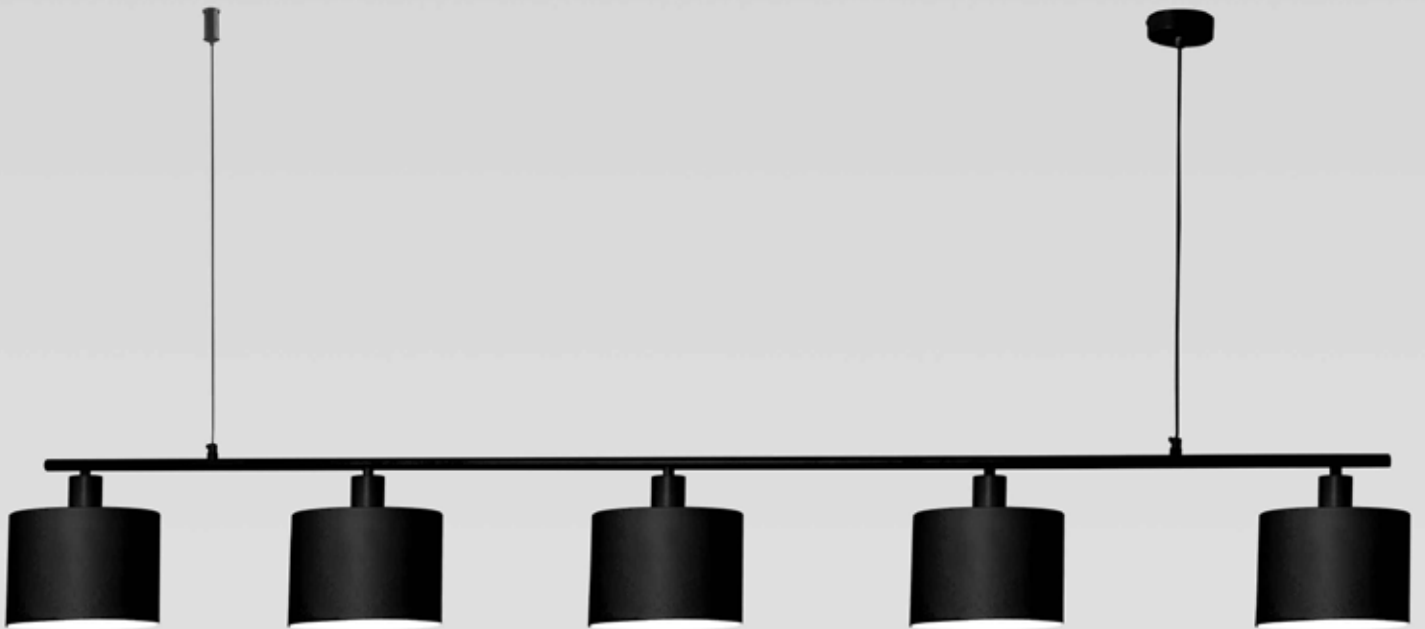

ABOUT
SPACE

CAMBIO
LINEAR PENDANT 1800

FINISH:

- BLACK
- WHITE

MATERIAL:

Steel

DIMENSIONS:

L: 1800mm

Drop:

H: 2000mm max

LIGHT SOURCE: 4 x E27

IP RATING: IP20

WARRANTY: 2 Years

NOTE: Compatible with
Cambio Shade Range

DISCLAIMER: Product colour may slightly vary due to photographic lighting sources, your monitor settings and other similar factors. For more details, please visit: aboutspace.net.au/pages/terms-conditions