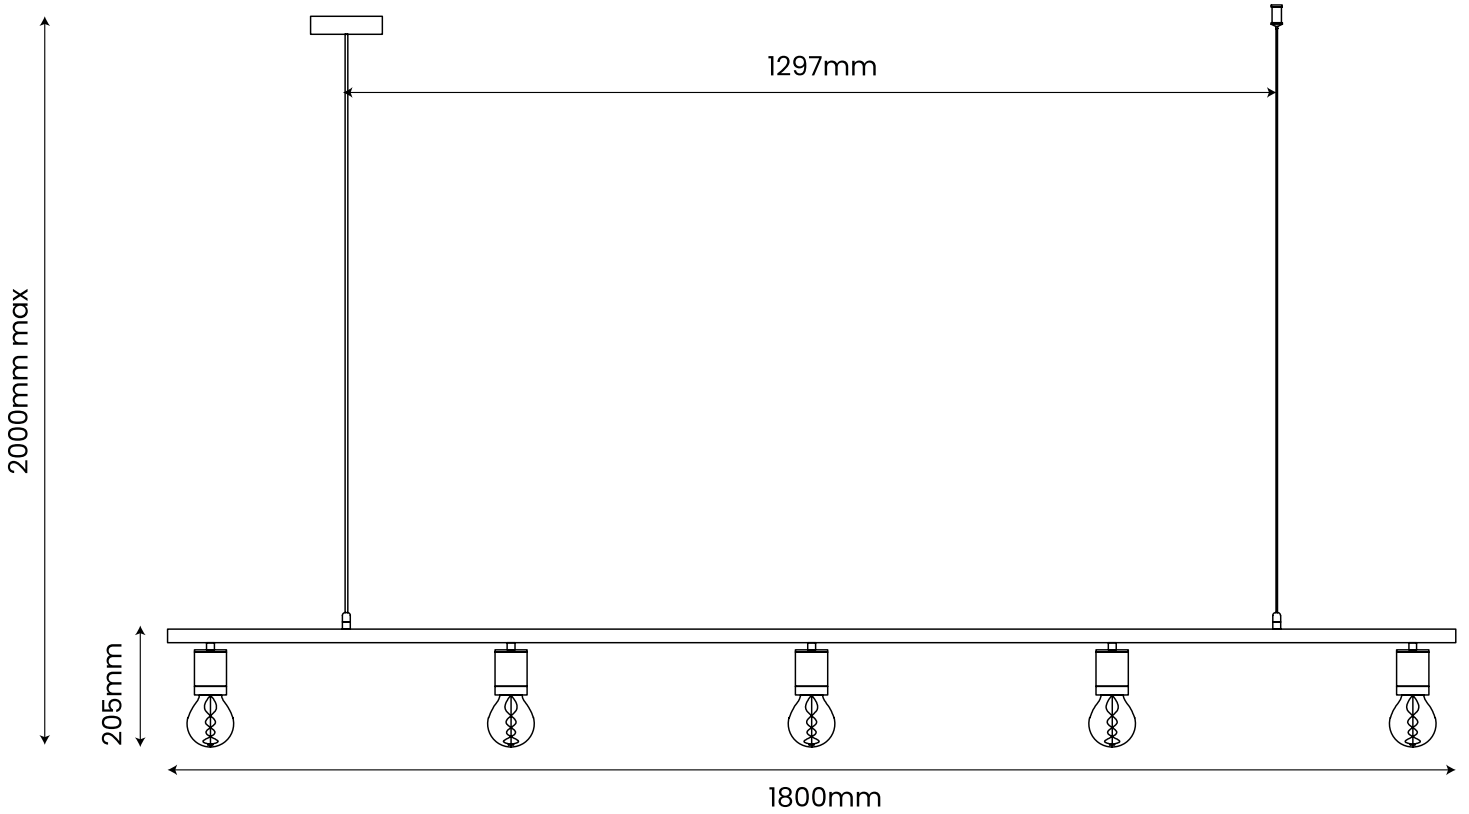

ABOUT
SPACE

CAMBIO
LINEAR PENDANT 1800

FINISH:

- BLACK
- WHITE

MATERIAL:

Steel

DIMENSIONS:

L: 1800mm

Drop:

H: 2000mm max

LIGHT SOURCE: 4 x E27

IP RATING: IP20

WARRANTY: 2 Years

NOTE: Compatible with
Cambio Shade Range

DISCLAIMER: Product colour may slightly vary due to photographic lighting sources, your monitor settings and other similar factors. For more details, please visit: aboutspace.net.au/pages/terms-conditions