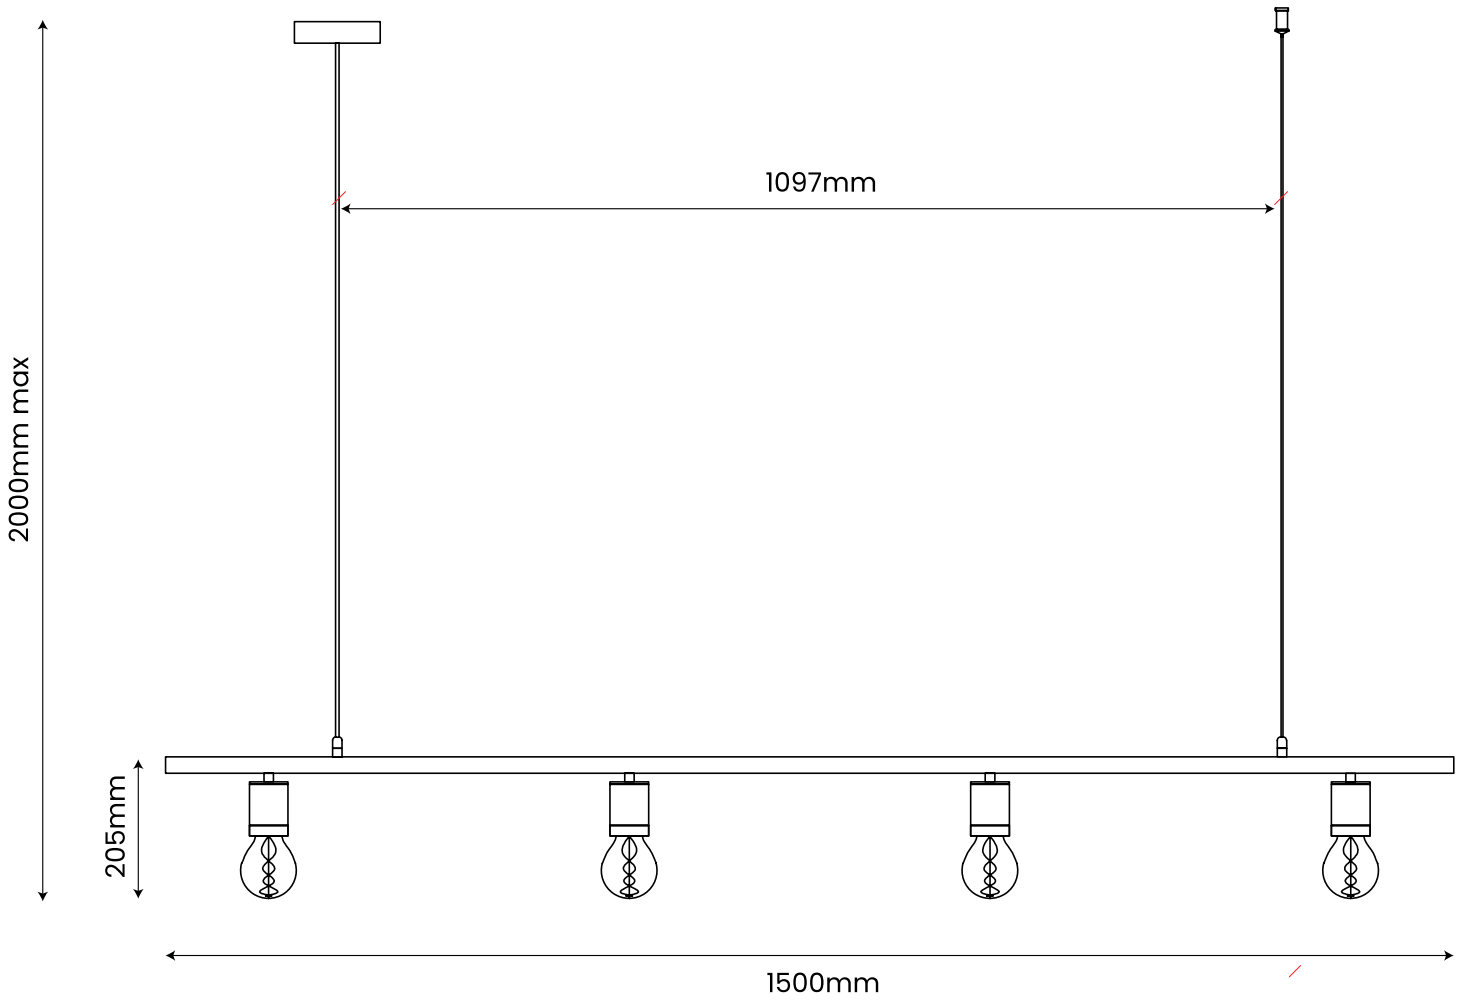

**ABOUT
SPACE**

CAMBIO
LINEAR PENDANT 1500

PRODUCT ID: 131970 WHITE / 131973 BLACK

ABOUTSPACE.NET.AU

FINISH:

- BLACK
- WHITE

MATERIAL:

Steel

DIMENSIONS:

L: 1500mm

Drop:

H: 2000mm max

LIGHT SOURCE: 4 x E27

IP RATING: IP20

WARRANTY: 2 Years

NOTE: Compatible with
Cambio Shade Range