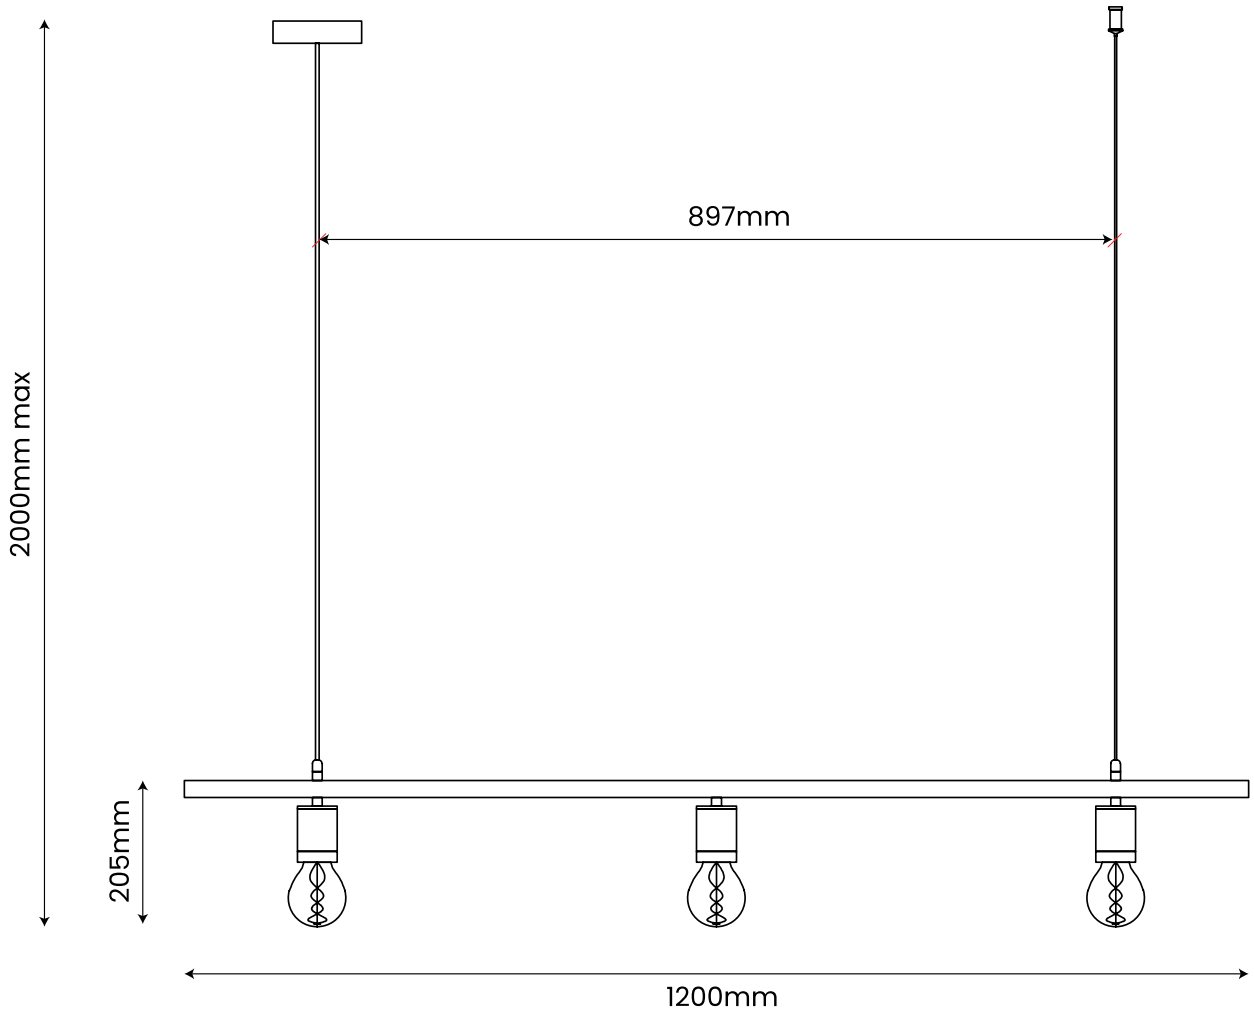

**ABOUT  
SPACE**

**CAMBIO**  
LINEAR PENDANT 1200

PRODUCT ID: 131969 WHITE / 131972 BLACK

[ABOUTSPACE.NET.AU](http://ABOUTSPACE.NET.AU)

**FINISH:**

- BLACK
- WHITE

**MATERIAL:**

Steel

**DIMENSIONS:**

L: 1200mm

**Drop:**

H: 2000mm max

**LIGHT SOURCE:** 3 x E27

**IP RATING:** IP20

**WARRANTY:** 2 Years

**NOTE:** Compatible with  
Cambio Shade Range