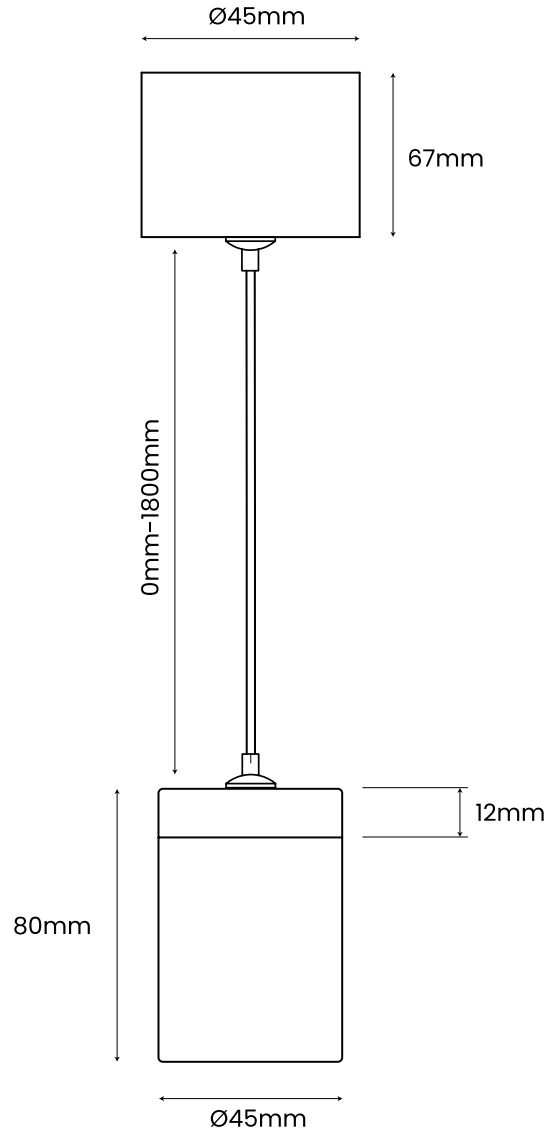

**ABOUT
SPACE**

CAMBIO
LED DROP

PRODUCT ID: 130941 BLACK / 130942 BRASS

ABOUTSPACE.NET.AU

FINISH:

- BRASS
- BLACK

MATERIAL:

Steel, Aluminium

DIMENSIONS:

DIAMETER: 45mm
H: 80mm
DROP: 0mm-1800mm

CEILING PLATE DIAMETER: 45mm
H: 67mm

LIGHT SOURCE: LED

WATTAGE: 5W

LUMENS: 525lm

CCT: 3000K

DIMMABLE: Triac Dimmable

IP RATING: IP20

WARRANTY: 3 YEARS

DISCLAIMER: Product colour may slightly vary due to photographic lighting sources, your monitor settings and other similar factors. For more details, please visit: aboutspace.net.au/pages/terms-conditions