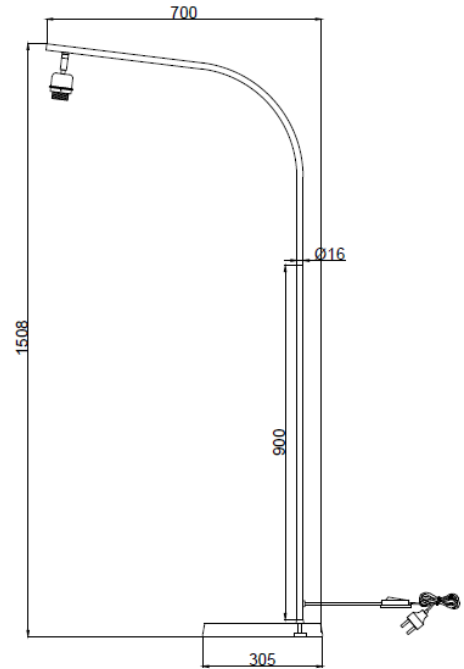

CAMBIO FL BK

ID: 129135

FINISH	BLACK
MATERIAL	STEEL, MARBLE
DIMENSIONS	L: 305mm x W: 700mm x H: 1508mm
LIGHT SOURCE	E27
IP RATING	IP20
WARRANTY	1 YEAR

DESCRIPTION

Cambio Floor Body Matt Black w/ Black Marble Base E27 L: 305mm x W: 700mm x H: 1508mm IP20 (Shade Sold Separately)