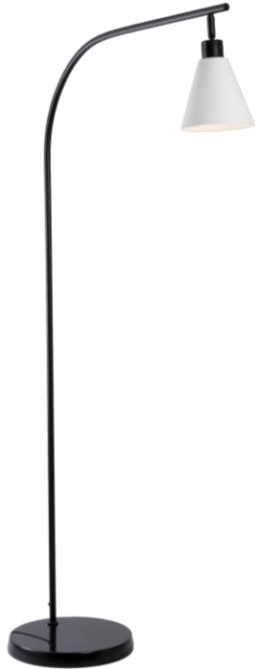

CAMBIO FL BK

ID: 129135

FINISH	BLACK
MATERIAL	STEEL, MARBLE
DIMENSIONS	L: 305mm x W: 700mm x H: 1508mm
LIGHT SOURCE	E27
IP RATING	IP20
WARRANTY	1 YEAR

DESCRIPTION

Cambio Floor Body Matt Black w/ Black Marble Base E27 L: 305mm x W: 700mm x H: 1508mm IP20 (Shade Sold Separately)