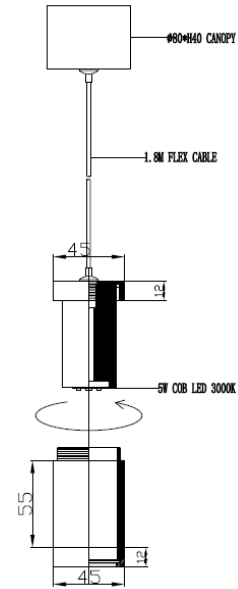

CAMBIO DROP LED BR

ID: 130942

FINISH	BRASS
MATERIAL	STEEL,ALUMINUM
DIMENSIONS	DIAM: 45mm x H: 85mm DROP: 1800mm
LIGHT SOURCE	LED
WATTAGE	5W
LUMENS	525lm
CCT	3000K
DIMMABLE	TRIAC DIMMABLE
IP RATING	IP20
WARRANTY	2 YEARS
OTHER INFORMATION	CEILING CANOPY DIAM: 40mm x H: 80mm BRASS

DESCRIPTION

Cambio Drop Led Brass 5W 3000K Diam: 45mm x H:85mm Drop: 1800mm Dimmable

Disclaimer: Product colour may slightly vary due to photographic lighting sources, your monitor settings and other similar factors. For more details, please visit: <https://www.aboutspace.net.au/pages/terms-conditions>