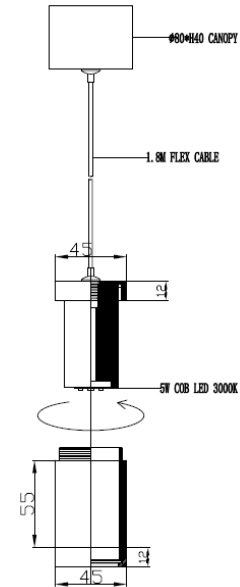

CAMBIO DROP LED BK

ID: 130941

FINISH	BLACK
MATERIAL	STEEL,ALUMINUM
DIMENSIONS	DIAM: 45mm x H: 85mm DROP: 1800mm
LIGHT SOURCE	LED
WATTAGE	5W
LUMENS	525lm
CCT	3000K
DIMMABLE	TRIAC DIMMABLE
IP RATING	IP20
WARRANTY	3 YEARS
OTHER INFORMATION	CEILING CANOPY DIAM: 40mm x H: 80mm BLACK

DESCRIPTION

Cambio Drop Led Black 5W 3000K Diam: 45mm x H:85mm Drop:1800mm Dimmable

Disclaimer: Product colour may slightly vary due to photographic lighting sources, your monitor settings and other similar factors. For more details, please visit: <https://www.aboutspace.net.au/pages/terms-conditions>