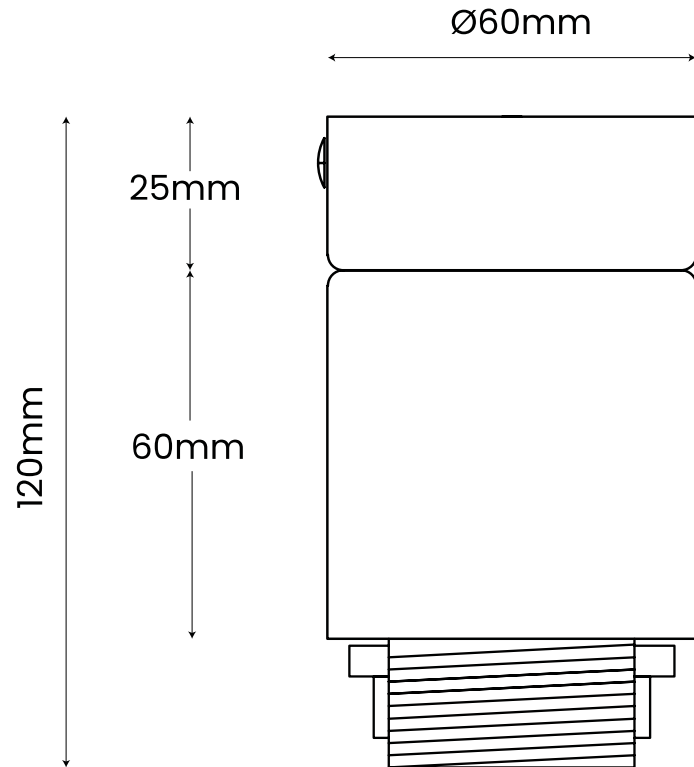

ABOUT
SPACE

CAMBIO
CEILING

PRODUCT ID: 130217 BLACK / 131941 BRASS / 131940 WHITE

ABOUTSPACE.NET.AU

FINISH:

- BRASS
- WHITE
- BLACK

MATERIAL:

Steel

DIMENSIONS:

DIAMETER: 60mm
H: 120mm

LIGHT SOURCE:

E27 (Not included)

IP RATING: IP20

WARRANTY: 1 YEAR

DISCLAIMER: Product colour may slightly vary due to photographic lighting sources, your monitor settings and other similar factors. For more details, please visit: aboutspace.net.au/pages/terms-conditions