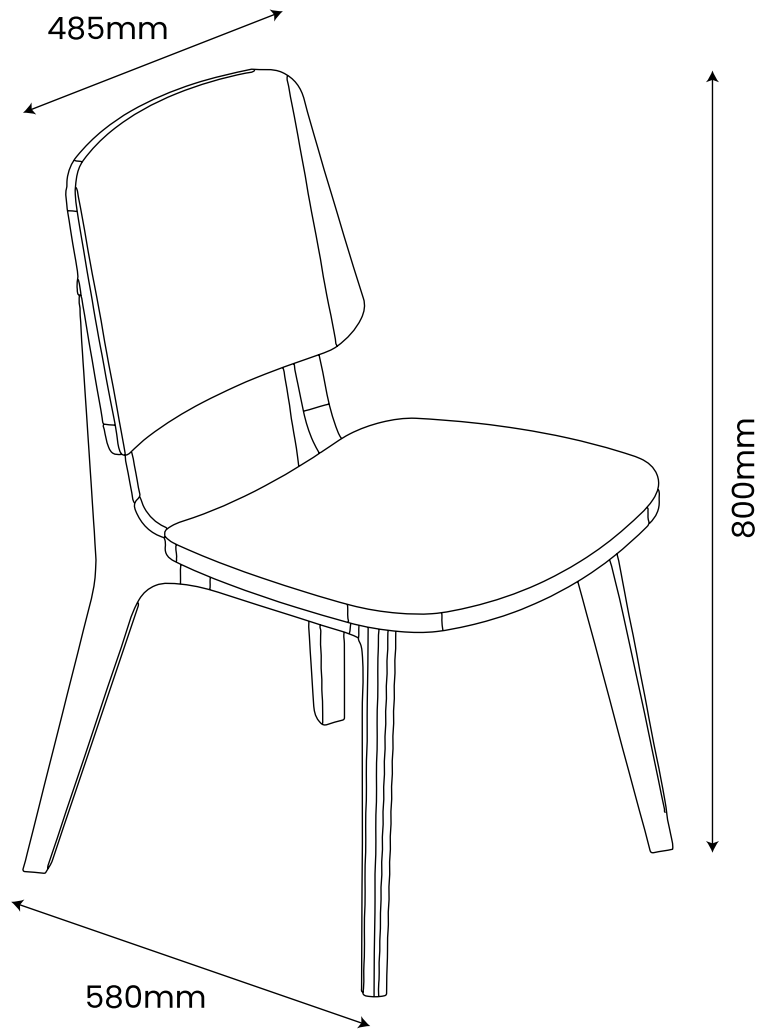

**ABOUT
SPACE**

CAMAS
DINING CHAIR

PRODUCT ID: 131988

ABOUTSPACE.NET.AU

FINISH:

SCARLET RED

Additional colours available
on request

MATERIAL:

Beechwood Frame
100% Polyester Upholstery

DIMENSIONS:

W: 485mm
D: 580mm
H: 800mm

DISCLAIMER: Product colour may slightly vary due to photographic lighting sources, your monitor settings and other similar factors. For more details, please visit: aboutspace.net.au/pages/terms-conditions