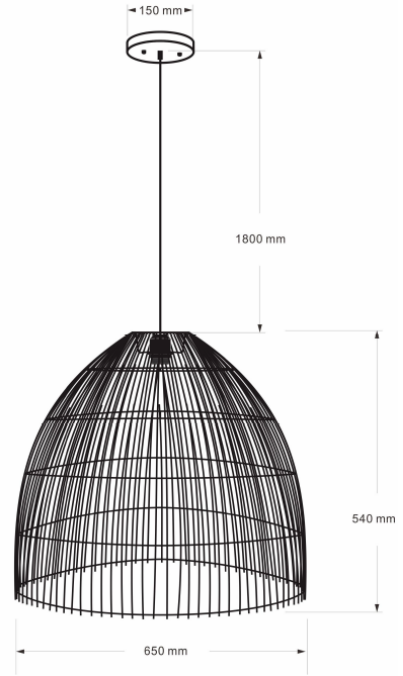

BOHO NAT ID: 130820

| | |
|--------------|-------------------------------------|
| FINISH | NATURAL |
| MATERIAL | RATTAN |
| DIMENSIONS | DIAM: 650mm x H: 540mm DROP: 2490mm |
| LIGHT SOURCE | E27(NOT INCLUDED) |
| IP RATING | IP20 |
| WARRANTY | 1 YEAR |

DESCRIPTION

Boho Pendant Lamp in Natural Rattan Shade
E27 Diam: 650mm x H: 540mm

Disclaimer: Product colour may slightly vary due to photographic lighting sources, your monitor settings and other similar factors. For more details, please visit: <https://www.aboutspace.net.au/pages/terms-conditions>