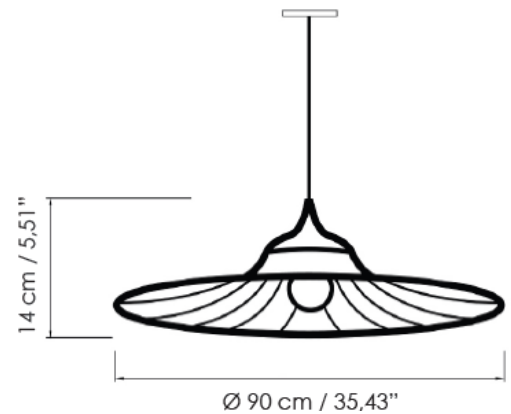

BLOOM GRY PRL

ID: 130837

FINISH	GREY PEARL
MATERIAL	ALUMINUM,FABRIC,ACRYLIC
DIMENSIONS	DIAM: 900mm x H: 140mm DROP: 2140mm
LIGHT SOURCE	E27 (Not Included)
IP RATING	IP20
OTHER INFORMATION	CANOPY DIMENSION:

## DESCRIPTION

Bloom Grey Pearl Pendant Lamp E27 IP20  
Diam: 900mm x H: 140mm DROP: 2140mm

**Disclaimer:** Product colour may slightly vary due to photographic lighting sources, your monitor settings and other similar factors. For more details, please visit: <https://www.aboutspace.net.au/pages/terms-conditions>