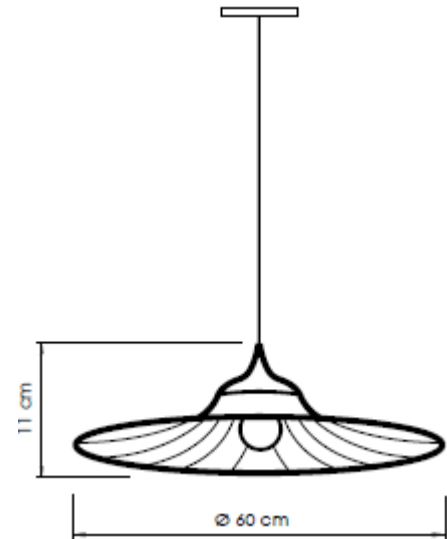

BLOOM GRN

ID: 130834

FINISH	GREEN
MATERIAL	ALUMINUM,FABRIC,ACRYLIC
DIMENSIONS	DIAM: 600mm x H: 110mm DROP: 2110mm
LIGHT SOURCE	E27 (Not Included)
IP RATING	IP20
OTHER INFORMATION	CANOPY DIMENSION:

## DESCRIPTION

Bloom Green Olive Pendant Lamp E27 IP20  
Diam: 600mm x H: 110mm DROP: 2110mm

**Disclaimer:** Product colour may slightly vary due to photographic lighting sources, your monitor settings and other similar factors. For more details, please visit: <https://www.aboutspace.net.au/pages/terms-conditions>