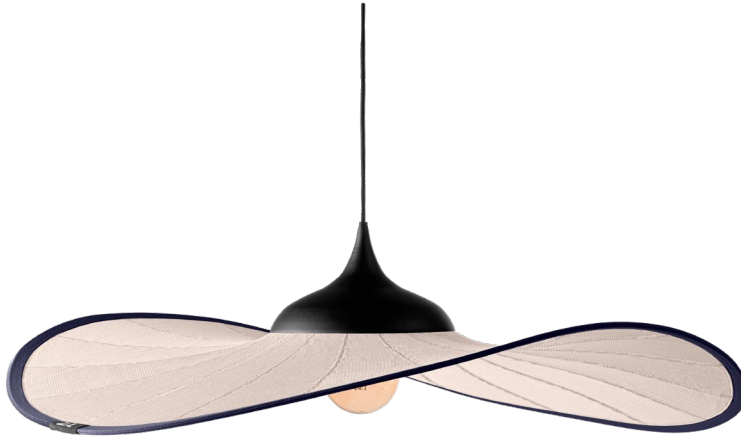

BLOOM CRM

ID: 130838

FINISH	CREAM
MATERIAL	ALUMINUM,FABRIC,ACRYLIC
DIMENSIONS	DIAM: 900mm x H: 140mm DROP: 2140mm
LIGHT SOURCE	E27 (Not Included)
IP RATING	IP20
OTHER INFORMATION	CANOPY DIMENSION:

DESCRIPTION

Bloom Cream Pendant Lamp E27 IP20
Diam: 900mm x H: 140mm DROP: 2140mm

Disclaimer: Product colour may slightly vary due to photographic lighting sources, your monitor settings and other similar factors. For more details, please visit: <https://www.aboutspace.net.au/pages/terms-conditions>