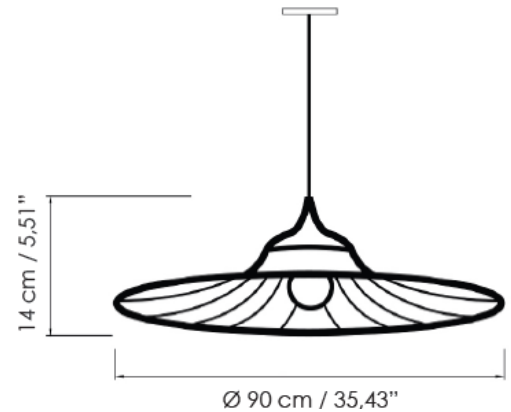

BLOOM CRM

ID: 130838

FINISH	CREAM
MATERIAL	ALUMINUM,FABRIC,ACRYLIC
DIMENSIONS	DIAM: 900mm x H: 140mm DROP: 2140mm
LIGHT SOURCE	E27 (Not Included)
IP RATING	IP20
OTHER INFORMATION	CANOPY DIMENSION:

DESCRIPTION

Bloom Cream Pendant Lamp E27 IP20
Diam: 900mm x H: 140mm DROP: 2140mm

Disclaimer: Product colour may slightly vary due to photographic lighting sources, your monitor settings and other similar factors. For more details, please visit: <https://www.aboutspace.net.au/pages/terms-conditions>