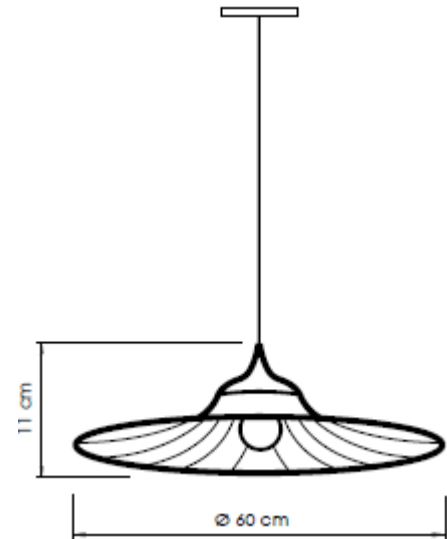

BLOOM BLK

ID: 130836

| | |
|-------------------|-------------------------------------|
| FINISH | BLACK |
| MATERIAL | ALUMINUM,FABRIC,ACRYLIC |
| DIMENSIONS | DIAM: 600mm x H: 110mm DROP: 2110mm |
| LIGHT SOURCE | E27 (Not Included) |
| IP RATING | IP20 |
| OTHER INFORMATION | CANOPY DIMENSION: |

DESCRIPTION

Bloom Black Pendant Lamp E27 IP20
Diam: 600mm x H: 110mm Drop: 2110mm

Disclaimer: Product colour may slightly vary due to photographic lighting sources, your monitor settings and other similar factors. For more details, please visit: <https://www.aboutspace.net.au/pages/terms-conditions>