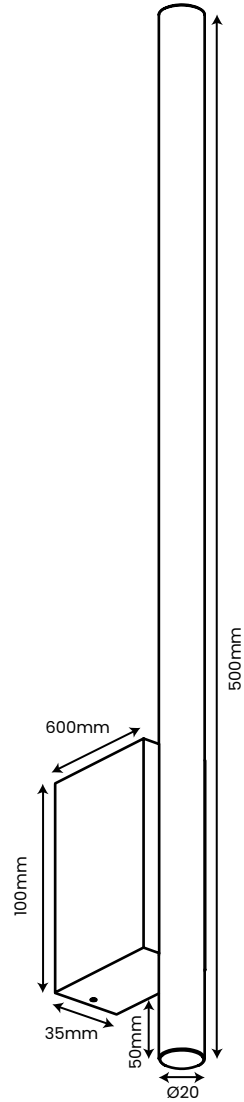

ABOUT SPACE

BLITZ
WALL LIGHT

FINISH:
○ WHITE
● BLACK

MATERIAL:
Aluminium

BODY DIMENSIONS:
W: 20mm
H: 500mm

BASE DIMENSIONS:
D: 60mm
W: 35mm
H: 100mm

LIGHT SOURCE: LED
IP RATING: IP65
WATTAGE: 5W
LUMENS: 300lm
CCT: 3000K
CRI: 90
DIMMABLE: YES
WARRANTY: 2 Years
LED TYPE DRIVER:
5W Constant Current 160mA
19-38VDC