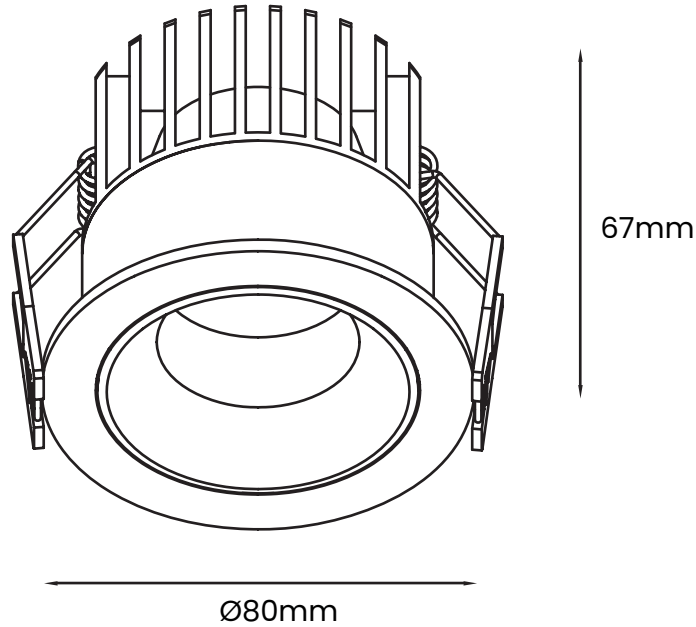

**ABOUT
SPACE**

BLADE PRO IP65
DOWNLIGHT

FINISH:

○ White

MATERIAL:

Aluminium

DIMENSIONS:

L: 67mm

Diameter: ø80mm

LIGHT SOURCE: LED

CRI: 90

KELVIN: 3000K

WATTAGE: 12W

VOLTAGE: 240V

LUMENS: 960lm

CUT OUT: 70mm

BEAM ANGLE: 58°

DIMMABLE: Yes-Triac

WEIGHT: 0.45Kg

WARRANTY: 5 YEARS

IP RATING: IP65

DISCLAIMER: Product colour may slightly vary due to photographic lighting sources, your monitor settings and other similar factors
For more details, please visit: aboutspace.net.au/pages/terms-conditions