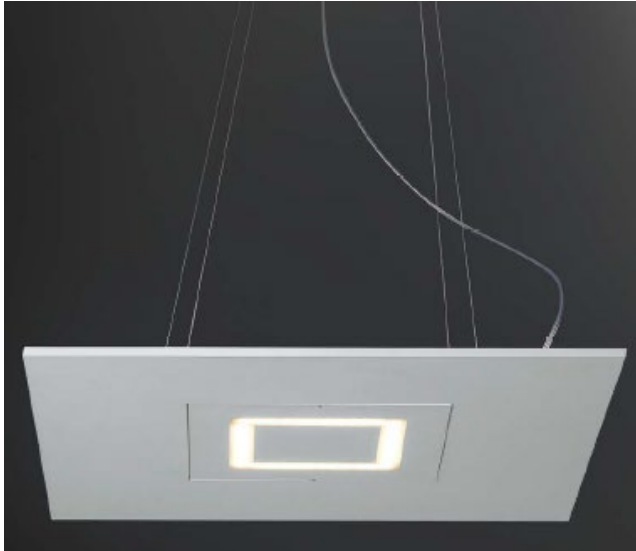

BIQUADRO **ID:**

FINISH	WHITE
MATERIAL	ALUMINUM
DIMENSIONS	L: 550mm x H: 10mm x W: 550mm DROP: 1300mm
LIGHT SOURCE	LED
WATTAGE	4 x 8W, 4 x 15W
LUMENS	11200lm
CCT	3000K
DIMMABLE	YES
IP RATING	IP20
WARRANTY	2 YEARS

DESCRIPTION

Biquadro Pendant White 4x8W + 4x15W
 11200lm 3000K IP20 L:350mm W:550mm
 D:140mm Drop: 1300mm

Disclaimer: Product colour may slightly vary due to photographic lighting sources, your monitor settings and other similar factors. For more details, please visit: <https://www.aboutspace.net.au/pages/terms-conditions>