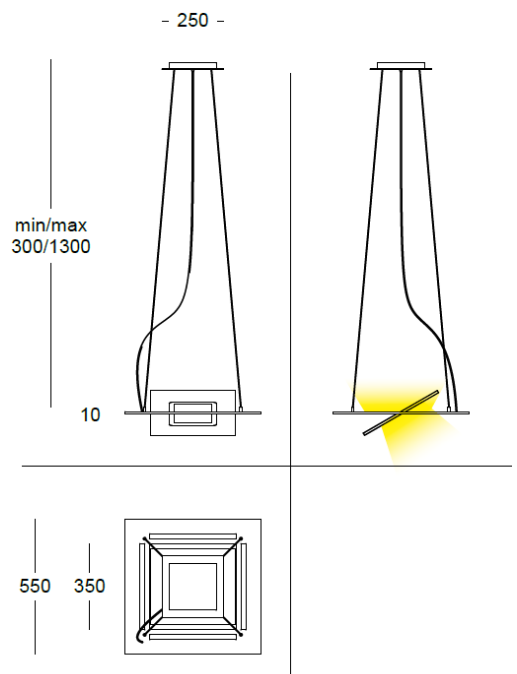

BIQUADRO **ID:**

FINISH	WHITE
MATERIAL	ALUMINUM
DIMENSIONS	L: 550mm x H: 10mm x W: 550mm DROP: 1300mm
LIGHT SOURCE	LED
WATTAGE	4 x 8W, 4 x 15W
LUMENS	11200lm
CCT	3000K
DIMMABLE	YES
IP RATING	IP20
WARRANTY	2 YEARS

DESCRIPTION

Biquadro Pendant White 4x8W + 4x15W
 11200lm 3000K IP20 L:350mm W:550mm
 D:140mm Drop: 1300mm

Disclaimer: Product colour may slightly vary due to photographic lighting sources, your monitor settings and other similar factors. For more details, please visit: <https://www.aboutspace.net.au/pages/terms-conditions>