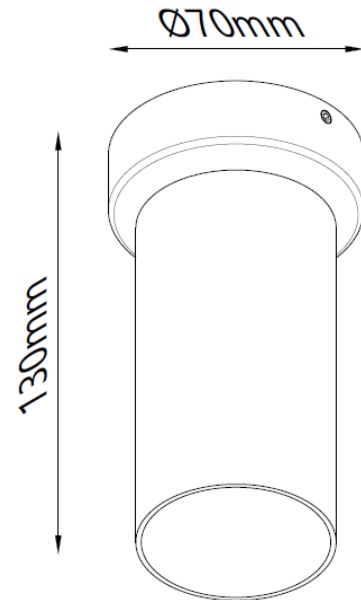

BINOCOLO WH

ID: 131309

FINISH	WHITE
MATERIAL	ALUMINUM
DIMENSIONS	DIAM: 70mm x H: 130mm
LIGHT SOURCE	1 x GU10 (Bulb Not Included)
IP RATING	IP20
WARRANTY	3 YEARS

DESCRIPTION

Binocolo Ceiling Light in Sand White Finish
IP20 GU10 Diam:70mm xH:130mm
(not included)