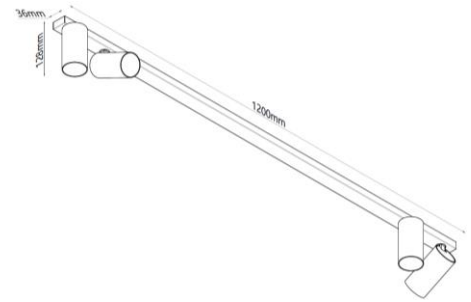

BINOCOLO 4 WH

ID: 131313

FINISH	WHITE
MATERIAL	ALUMINUM
DIMENSIONS	L: 1200mm x W: 36mm x H: 128mm
LIGHT SOURCE	4 x GU10 (Bulb Not Included)
IP RATING	IP20
WARRANTY	3 YEARS

## DESCRIPTION

Binocolo 4 Ceiling Light in Sand White Finish  
4 x GU10 IP20 L:1200mm xW:36mm x  
D:128mm (not included)

**Disclaimer:** Product colour may slightly vary due to photographic lighting sources, your monitor settings and other similar factors. For more details, please visit: <https://www.aboutspace.net.au/pages/terms-conditions>