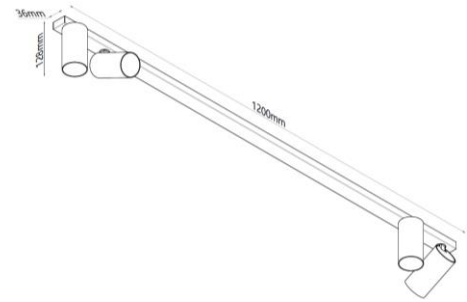

BINOCOLO 4 BK

ID: 131314

FINISH	BLACK
MATERIAL	ALUMINUM
DIMENSIONS	L: 1200mm x W: 36mm x H: 128mm
LIGHT SOURCE	4 x GU10 (Bulb Not Included)
IP RATING	IP20
WARRANTY	3 YEARS

DESCRIPTION

Binocolo 4 Ceiling Light in Sand Black Finish
4 x GU10 IP20 L:1200mm xW:36mm x
H:128mm (not included)