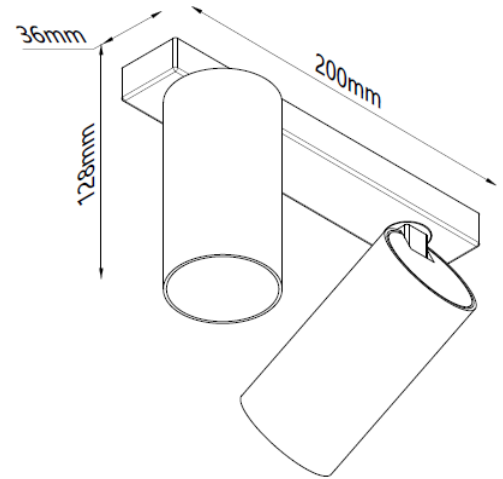

BINOCOLO 2 WH

ID: 131311

FINISH	WHITE
MATERIAL	ALUMINUM
DIMENSIONS	L: 200mm x W: 36mm x H: 128mm
LIGHT SOURCE	2 x GU10 (Bulb Not Included)
IP RATING	IP20
WARRANTY	3 YEARS

## DESCRIPTION

Binocolo 2 Ceiling Light in Sand White Finish  
2 x GU10 IP20 L:200mm x W:36mm x  
D:128mm (notincluded)

**Disclaimer:** Product colour may slightly vary due to photographic lighting sources, your monitor settings and other similar factors. For more details, please visit: <https://www.aboutspace.net.au/pages/terms-conditions>