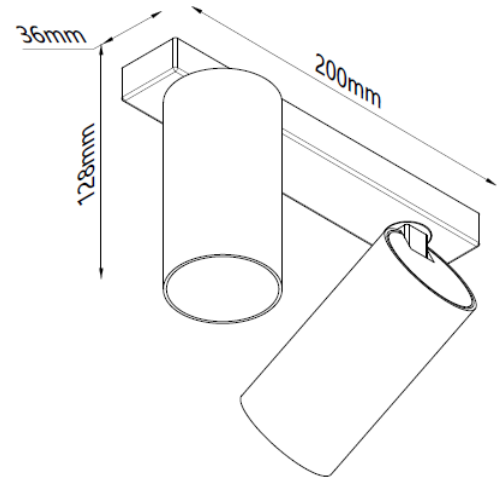

BINOCOLO 2 BK

ID: 131312

FINISH	BLACK
MATERIAL	ALUMINUM
DIMENSIONS	L: 200mm x W: 36mm x H: 128mm
LIGHT SOURCE	2 x GU10 (Bulb Not Included)
IP RATING	IP20
WARRANTY	3 YEARS

## DESCRIPTION

Binocolo 2 Ceiling Light in Sand Black Finish  
2 x GU10 IP20 L: 200mm x W: 36mm x  
D: 128mm (not included)

**Disclaimer:** Product colour may slightly vary due to photographic lighting sources, your monitor settings and other similar factors. For more details, please visit: <https://www.aboutspace.net.au/pages/terms-conditions>