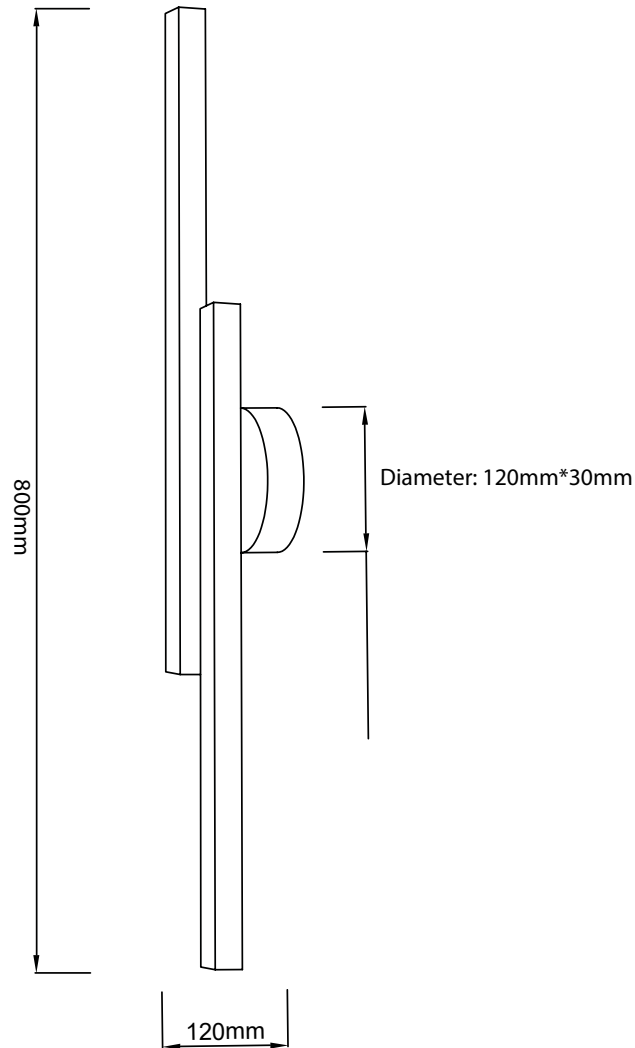

ABOUT SPACE

lighting

BINELLI
WALL LIGHT

PRODUCT ID: 131586

ABOUTSPACE.NET.AU

FINISH:

- BLACK, TRAVERTINE

MATERIAL:

Travertine, Aluminium

DIMENSIONS:

H: 800mm
W: 120mm
D: 120mm

WATTAGE: 16W

LIGHT SOURCE: LED

LUMENS: 1820lm

CCT: 3000K

CRI: 70