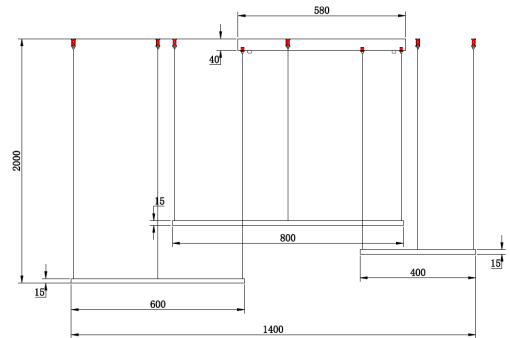

BENITO

ID: 130314

FINISH	BRASS
MATERIAL	ALUMINUM, SILICONE
DIMENSIONS	L: 1400mm x W: 400mm x H: 15mm DROP 2000mm
LIGHT SOURCE	LED
WATTAGE	79W
LUMENS	3950lm
CCT	3000K
DIMMABLE	TRIAC DIMMABLE
LED DRIVER TYPE	42W CONSTANT CURRENT 1000mA 25-42VDC
IP RATING	IP20
WARRANTY	3 YEARS
OTHER INFORMATION	CANOPY SIZE: L: 580mm x W: 80mm H: 40mm BRASS FINISH

DESCRIPTION

Benito Pendant Brass 79W 3950lm 3000K Dimension :
400mm x 200mm + 600mm x 300mm + 800mm x
400mm Drop: 2000mm Dim

Disclaimer: Product colour may slightly vary due to photographic lighting sources, your monitor settings and other similar factors. For more details, please visit: <https://www.aboutspace.net.au/pages/terms-conditions>