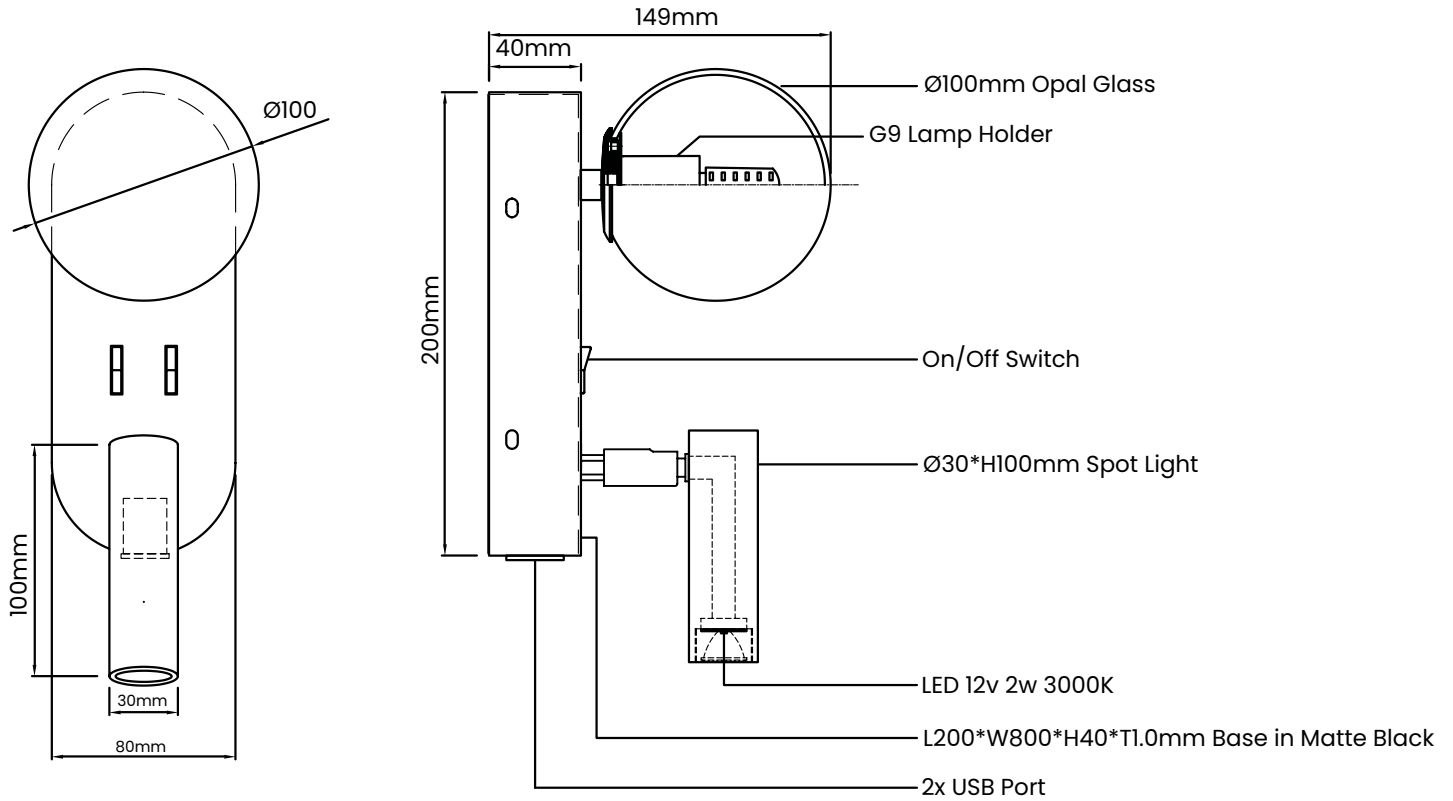

ABOUT SPACE

lighting

BENETI
WALL LIGHT

PRODUCT ID: 131496

ABOUTSPACE.NET.AU

FINISH:
● BLACK

MATERIAL:
Steel Frame & Lamp
Holder, Yosh Glass

DIMENSIONS:
L: 200mm
W: 100mm
D: 150mm

WATTAGE: 2W LED SPOT
LUMENS: 250lm
CCT: 3000K
CRI: 90
LIGHT SOURCE: LED Included
and G9 with Yosh Glass
IP RATING: IP20
WARRANTY: 3 Years

NOTES: Fitting includes 2 x 5V
USB Ports

DISCLAIMER: Product colour may slightly vary due to photographic lighting sources, your monitor settings and other similar factors. For more details, please visit: aboutspace.net.au/pages/terms-conditions