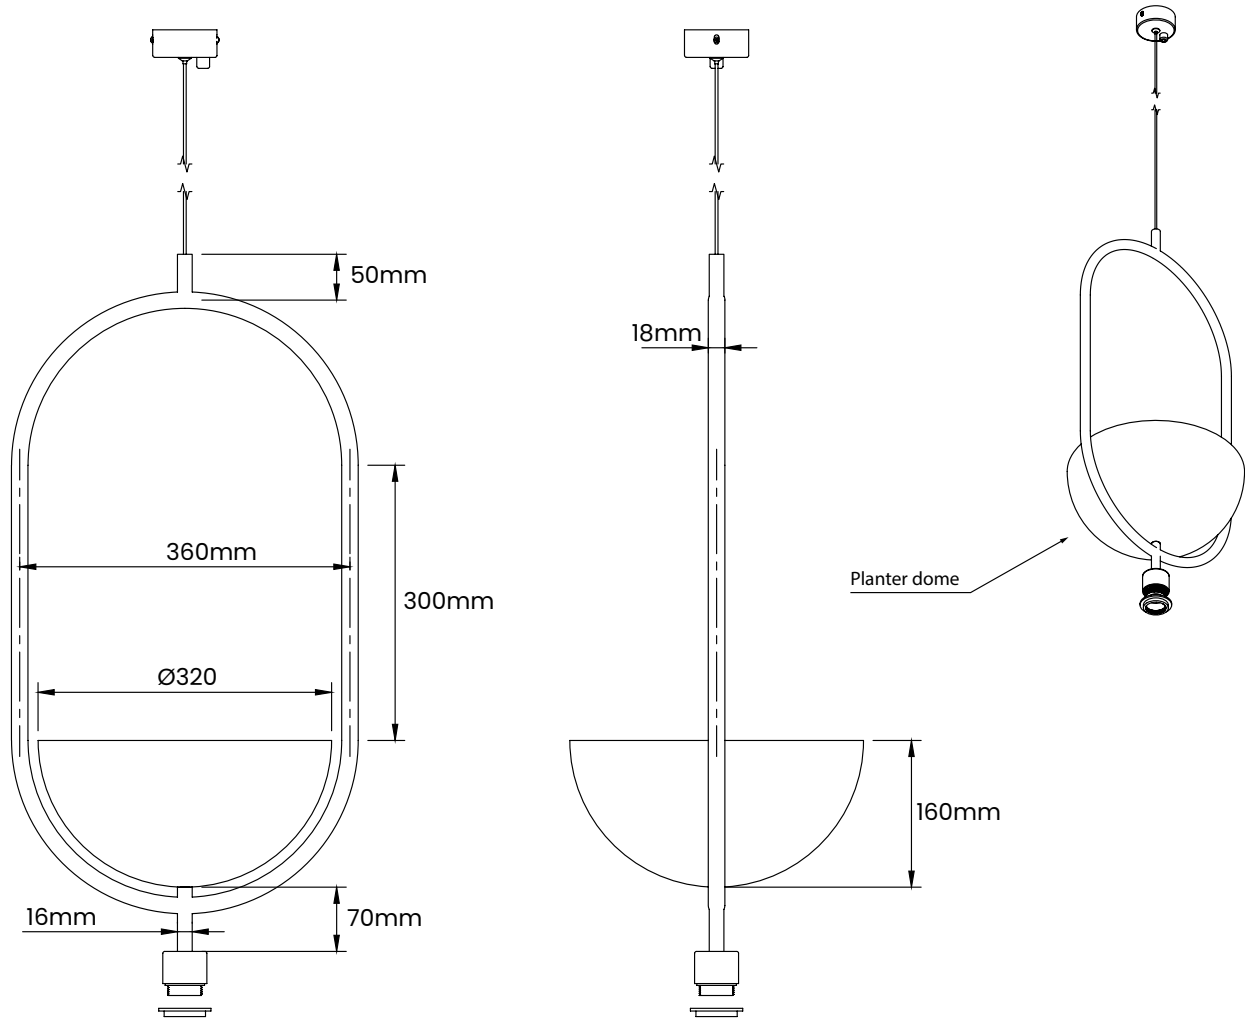

# ABOUT SPACE

lighting

**BELKI**  
PENDANT

PRODUCT ID: 131560

[ABOUTSPACE.NET.AU](http://ABOUTSPACE.NET.AU)

**FINISH:**  
● BLACK

**MATERIAL:**  
Steel Frame & Lamp Holder  
**DIMENSIONS:**  
Pendant L: 370mm x  
W: 320mm X H: 810mm  
Dome - 320mm x H: 160mm  
(not including Cambio Shade)

**DROP:** 1800mm

LIGHT SOURCE: E27  
IP RATING: IP20  
WARRANTY: 3 Years

DISCLAIMER: Product colour may slightly vary due to photographic lighting sources, your monitor settings and other similar factors. For more details, please visit: [aboutspace.net.au/pages/terms-conditions](http://aboutspace.net.au/pages/terms-conditions)