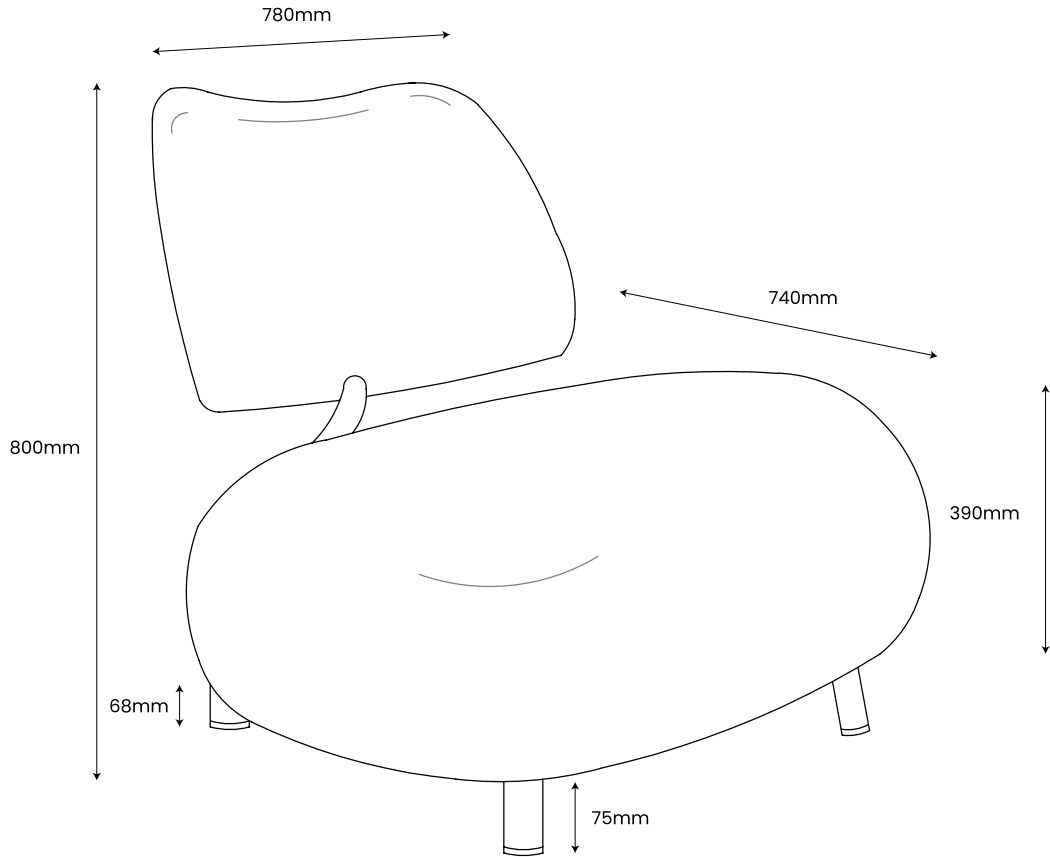

**ABOUT
SPACE**

BALENO
LOUNGE CHAIR

PRODUCT ID: 131947 IVORY WHITE / 131948 SUN GLOW YELLOW
31949 WINTER MOSS GREY

ABOUTSPACE.NET.AU

FINISH:

WINTER MOSS GREY

SUN GLOW YELLOW

IVORY WHITE

Additional colours available
on request

MATERIAL:

Stainless Steel Frame, Stainless
Steel Legs
100% Polyester Fabric Upholstery

DIMENSIONS:

W: 780mm
H: 800mm
D: 740mm
Seat Height: 390mm
Front Leg Height: 75mm
Back Leg Height: 68mm