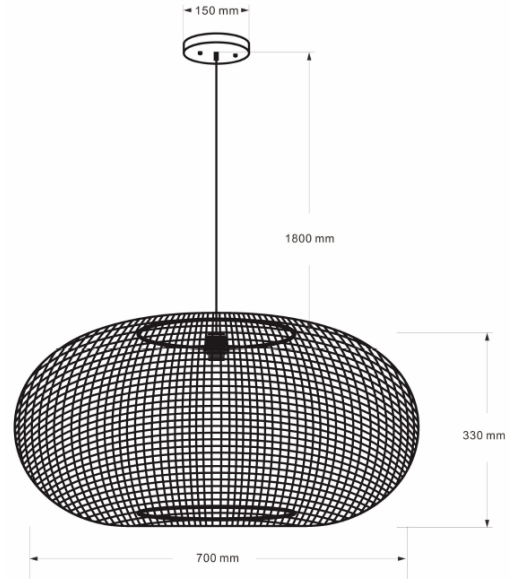

BASK BLK **ID: 130823**

FINISH	BLACK
MATERIAL	RATTAN
DIMENSIONS	DIAM: 700mm x H: 300mm DROP: 2180mm
LIGHT SOURCE	E27(NOT INCLUDED)
IP RATING	IP20
WARRANTY	1 YEAR

DESCRIPTION

Bask Pendant Lamp in Black Rattan Shade E27
Diam: 700mm x H: 300mm