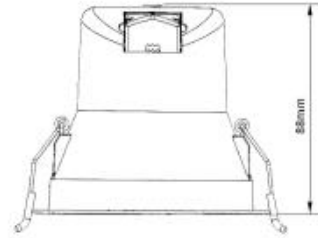

BART CCT

ID: 128703

FINISH	WHITE
MATERIAL	PC AND ALUMINUM
DIMENSIONS	100mm x 60mm
LIGHT SOURCE	LED
WATTAGE	10W
LUMENS	780lm in 3000K, 860lm in 4000K and 820lm in 6000K
CCT	3000K/4000K/6000K (Switch to change Kelvin, pre-set prior to installation)
IC Rating	IC-4
CRI	80
DIMMABLE	DIMMABLE
TYPE OF DIMMING	TRIAC PHASE – TRAILING EDGE NAD UNIVERSAL
BEAM ANGLE	60 Degrees
IP RATING	IP40
CUT OUT	90 mm
WARRANTY	2 Years

## DESCRIPTION

Bart IC-4 Downlight White 10W LED  
3000K/4000K/6000K 100mm x 60mm  
cutout: 90mm