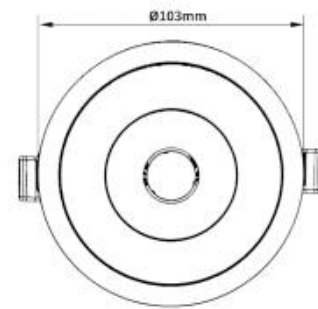

BART CCT

ID: 128703

FINISH	WHITE
MATERIAL	PC AND ALUMINUM
DIMENSIONS	100mm x 60mm
LIGHT SOURCE	LED
WATTAGE	10W
LUMENS	780lm in 3000K, 860lm in 4000K and 820lm in 6000K
CCT	3000K/4000K/6000K (Switch to change Kelvin, pre-set prior to installation)
IC Rating	IC-4
CRI	80
DIMMABLE	DIMMABLE
TYPE OF DIMMING	TRIAC PHASE – TRAILING EDGE NAD UNIVERSAL
BEAM ANGLE	60 Degrees
IP RATING	IP40
CUT OUT	90 mm
WARRANTY	2 Years

## DESCRIPTION

Bart IC-4 Downlight White 10W LED  
3000K/4000K/6000K 100mm x 60mm  
cutout: 90mm