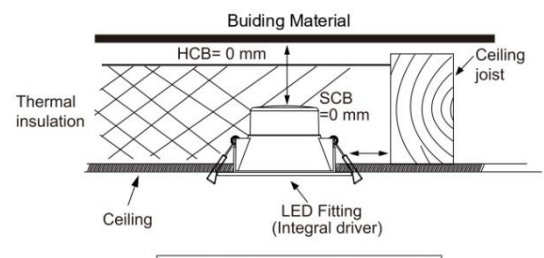

BART CCT

ID: 128703

FINISH	WHITE
MATERIAL	PC AND ALUMINUM
DIMENSIONS	100mm x 60mm
LIGHT SOURCE	LED
WATTAGE	10W
LUMENS	780lm in 3000K, 860lm in 4000K and 820lm in 6000K
CCT	3000K/4000K/6000K (Switch to change Kelvin, pre-set prior to installation)
IC Rating	IC-4
CRI	80
DIMMABLE	DIMMABLE
TYPE OF DIMMING	TRIAC PHASE – TRAILING EDGE NAD UNIVERSAL
BEAM ANGLE	60 Degrees
IP RATING	IP40
CUT OUT	90 mm
WARRANTY	2 Years

## DESCRIPTION

Bart IC-4 Downlight White 10W LED  
3000K/4000K/6000K 100mm x 60mm  
cutout: 90mm

### Installation Instruction:

- Prepare a cut-out hole
- Select desired colour temperature with switch on back of light
- Connect plug to surface socket
- Fit downlight into the ceiling
- Restore power from the switchboard