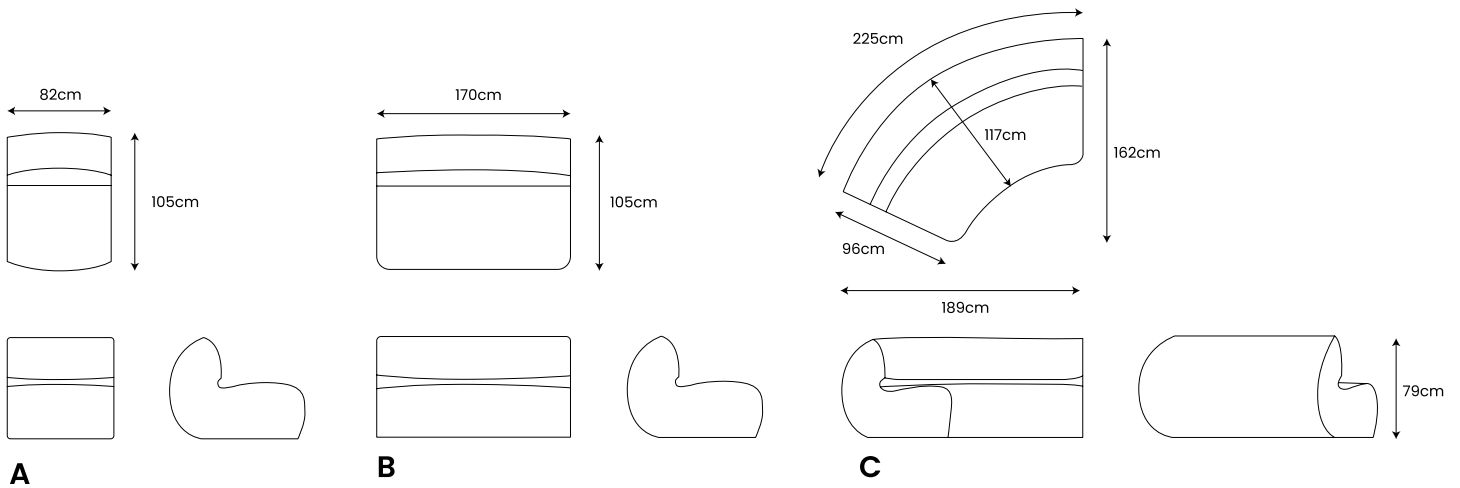

**ABOUT
SPACE**

BARLETTA
MODULAR SOFA

FINISH:

LIGHT GREY

Additional colours available on request

MATERIAL:

Wooden Frame
Multilayer & Multi Density
Composite Foam with Silk Floss
100% Polyester Upholstery

DIMENSIONS:

A:
W: 82cm
D: 105cm
H: 79cm

B:
W: 170cm
D: 105cm
H: 79cm

C:
W: 189cm
D: 117cm
H: 79cm

DISCLAIMER: Product colour may slightly vary due to photographic lighting sources, your monitor settings and other similar factors. For more details, please visit: aboutspace.net.au/pages/terms-conditions

SOFA COMPLETE COMPOSITIONS

Composition 1
3 places
A (x3)

Composition 2
3 places
A + B

Composition 3
4 places
B (x2)

Composition 4
6 places
A + B + C

Composition 5
6 places
C (x3)

Composition 6
7 places
A + B + C (x2)