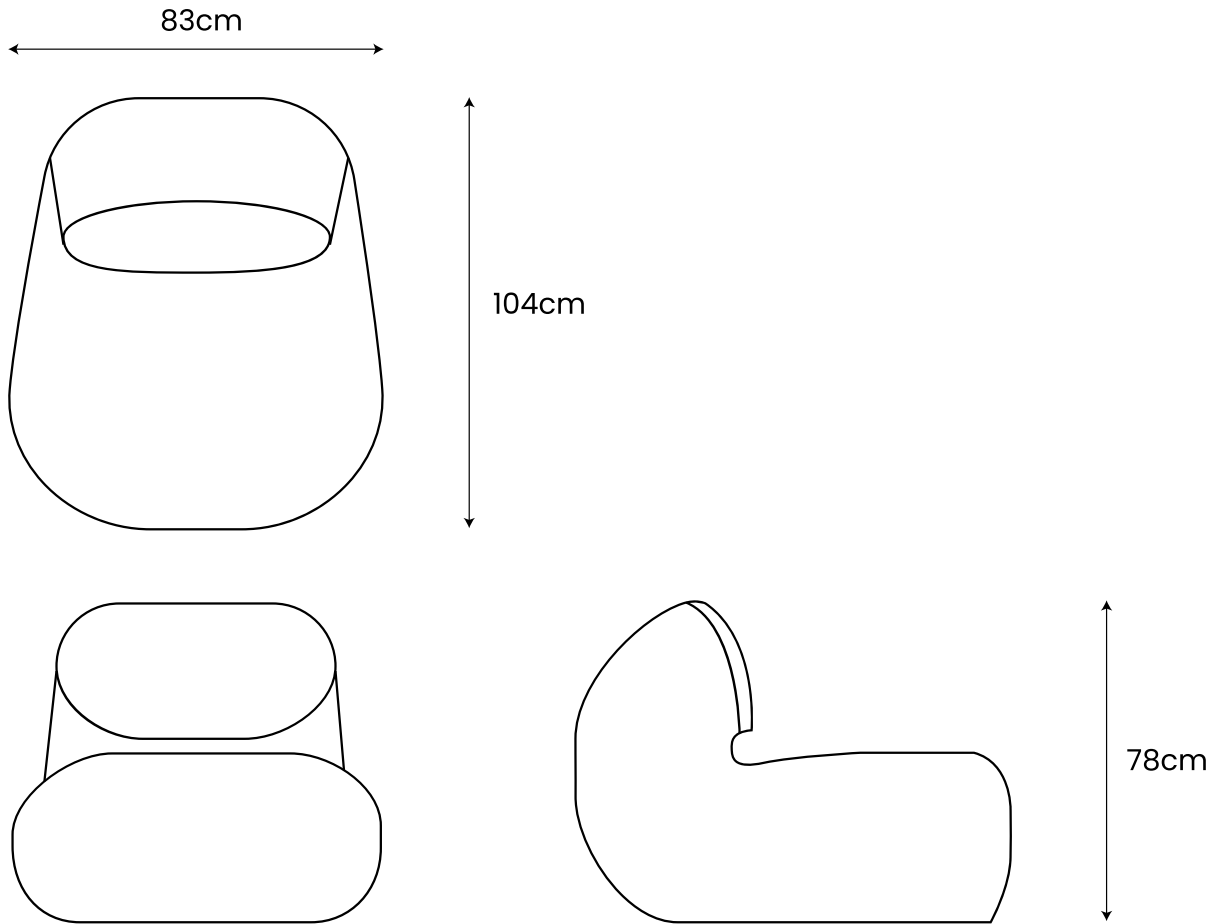

**ABOUT
SPACE**

BARLETTA
LOUNGE CHAIR

FINISH:

LIGHT GREY

Additional colours available
on request

MATERIAL:

Wooden Frame
Multilayer & Multi Density
Composite Foam with Silk Floss
100% Polyester Upholstery

DIMENSIONS:

W: 83cm
D: 104cm
H: 78cm

DISCLAIMER: Product colour may slightly vary due to photographic lighting sources, your monitor settings and other similar factors. For more details, please visit: aboutspace.net.au/pages/terms-conditions