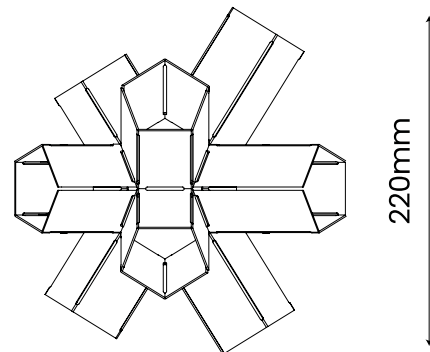

ABOUT
SPACE

BANG!
OUTDOOR LAMP

PRODUCT ID: 132248 ANTHRACITE / 132249 CORTEN / 132250 LIGHT GREY

ABOUTSPACE.NET.AU

LARGE

SMALL

FINISH:

- ANTHRACITE
- CORTEN
- LIGHT GREY

MATERIAL:

Cataphoresis treated-
powder-coated stainless steel

DIMENSIONS:

SMALL:

L: 220mm
W: 220mm
H: 200mm

LARGE:

L: 450mm
W: 450mm
H: 390mm

CORD LENGTH:

2000mm

WATTAGE: 4.2W

LIGHT SOURCE: Bidirectional LED

LUMENS: 500lm

CCT: 3000K

IP RATING: IP65 Integrated

WARRANTY: 2 Years

DISCLAIMER: Product colour may slightly vary due to photographic lighting sources, your monitor settings and other similar factors. For more details, please visit: aboutspace.net.au/pages/terms-conditions