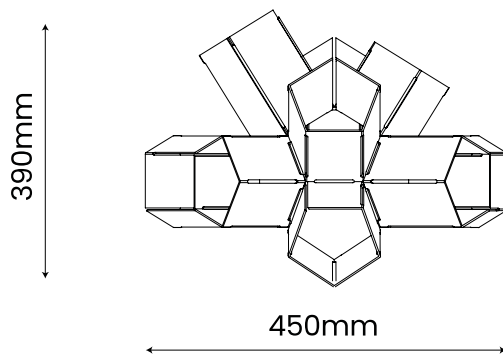

ABOUT
SPACE

BANG!
OUTDOOR LAMP

PRODUCT ID: 132248 ANTHRACITE / 132249 CORTEN / 132250 LIGHT GREY

ABOUTSPACE.NET.AU

LARGE

SMALL

FINISH:

- ANTHRACITE
- CORTEN
- LIGHT GREY

MATERIAL:

Cataphoresis treated-
powder-coated stainless steel

DIMENSIONS:

SMALL:

L: 220mm
W: 220mm
H: 200mm

LARGE:

L: 450mm
W: 450mm
H: 390mm

CORD LENGTH:

2000mm

WATTAGE: 4.2W

LIGHT SOURCE: Bidirectional LED

LUMENS: 500lm

CCT: 3000K

IP RATING: IP65 Integrated

WARRANTY: 2 Years

DISCLAIMER: Product colour may slightly vary due to photographic lighting sources, your monitor settings and other similar factors. For more details, please visit: aboutspace.net.au/pages/terms-conditions