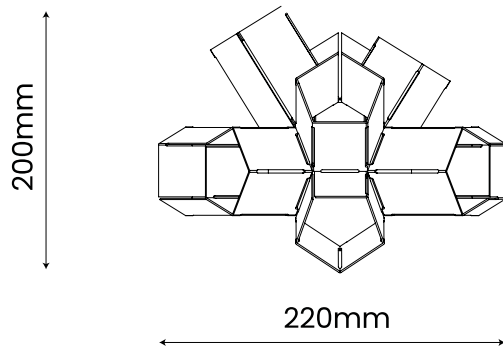

ABOUT
SPACE

BANG!
OUTDOOR LAMP

PRODUCT ID: 132248 ANTHRACITE / 132249 CORTEN / 132250 LIGHT GREY

ABOUTSPACE.NET.AU

LARGE

SMALL

FINISH:

- ANTHRACITE
- CORTEN
- LIGHT GREY

MATERIAL:

Cataphoresis treated-
powder-coated stainless steel

DIMENSIONS:

SMALL:

L: 220mm
W: 220mm
H: 200mm

LARGE:

L: 450mm
W: 450mm
H: 390mm

CORD LENGTH:

2000mm

WATTAGE: 4.2W

LIGHT SOURCE: Bidirectional LED

LUMENS: 500lm

CCT: 3000K

IP RATING: IP65 Integrated

WARRANTY: 2 Years

DISCLAIMER: Product colour may slightly vary due to photographic lighting sources, your monitor settings and other similar factors. For more details, please visit: aboutspace.net.au/pages/terms-conditions