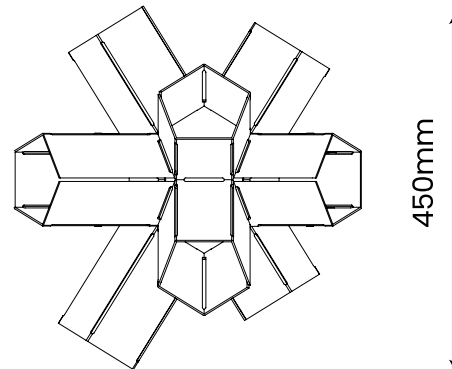

ABOUT
SPACE

BANG!
OUTDOOR LAMP

PRODUCT ID: 132248 ANTHRACITE / 132249 CORTEN / 132250 LIGHT GREY

ABOUTSPACE.NET.AU

LARGE

SMALL

FINISH:

- ANTHRACITE
- CORTEN
- LIGHT GREY

MATERIAL:

Cataphoresis treated-
powder-coated stainless steel

DIMENSIONS:

SMALL:

L: 220mm
W: 220mm
H: 200mm

LARGE:

L: 450mm
W: 450mm
H: 390mm

CORD LENGTH:

2000mm

WATTAGE: 4.2W

LIGHT SOURCE: Bidirectional LED

LUMENS: 500lm

CCT: 3000K

IP RATING: IP65 Integrated

WARRANTY: 2 Years

DISCLAIMER: Product colour may slightly vary due to photographic lighting sources, your monitor settings and other similar factors. For more details, please visit: aboutspace.net.au/pages/terms-conditions