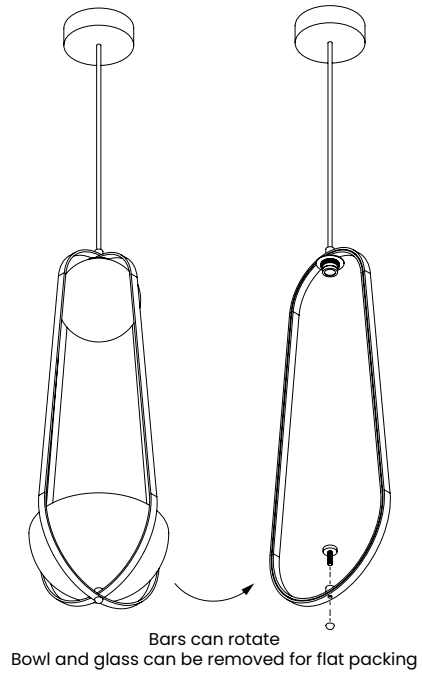

ABOUT SPACE

lighting

BAILEY
PENDANT

FINISH:

- BLACK, OPAL

MATERIAL:

Steel, Glass

DIMENSIONS:

L: 200mm

W: 200mm

H: 600mm

DROP: 1500mm

LIGHT SOURCE: G9

IP RATING: IP20

WARRANTY: 2 Years

DISCLAIMER: Product colour may slightly vary due to photographic lighting sources, your monitor settings and other similar factors. For more details, please visit: aboutspace.net.au/pages/terms-conditions