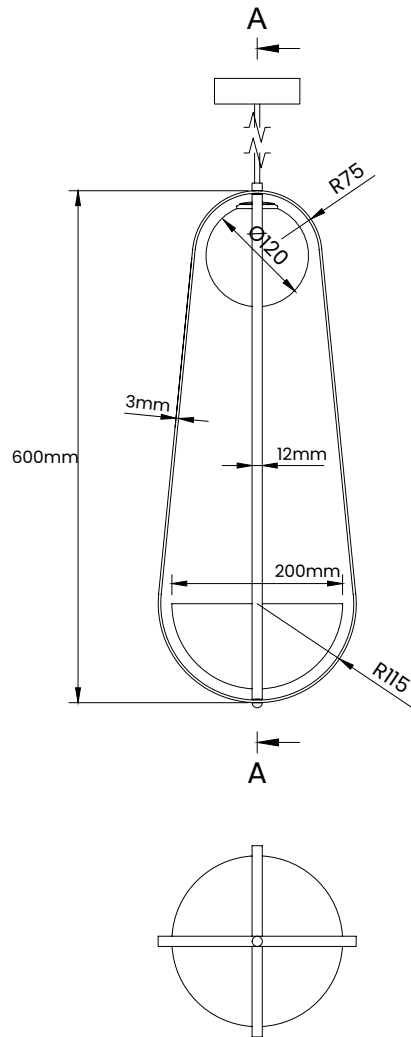

ABOUT SPACE

lighting

BAILEY
PENDANT

FINISH:

- BLACK, OPAL

MATERIAL:

Steel, Glass

DIMENSIONS:

L: 200mm

W: 200mm

H: 600mm

DROP: 1500mm

LIGHT SOURCE: G9

IP RATING: IP20

WARRANTY: 2 Years

DISCLAIMER: Product colour may slightly vary due to photographic lighting sources, your monitor settings and other similar factors. For more details, please visit: aboutspace.net.au/pages/terms-conditions