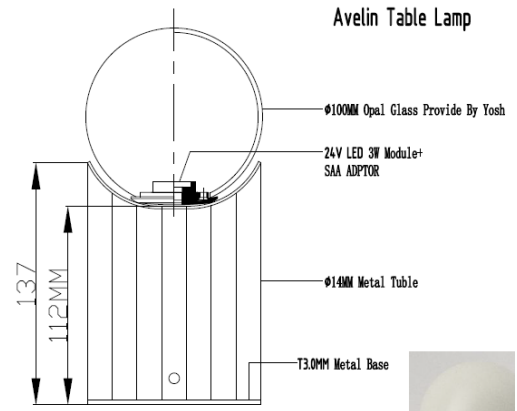

AVELIN

ID: 130490

FINISH	BRASS
MATERIAL	STEEL
DIMENSIONS	L: 100mm x W: 100mm H: 137mm
LIGHT SOURCE	LED
WATTAGE	3W
LUMENS	290lm
CCT	3000K
CRI	RA90
DIMMABLE	NON-DIMMABLE
IP RATING	IP20
WARRANTY	2 YEARS
OTHER INFORMATION	ADD 100mm YOSH GLASS

## DESCRIPTION

Avelin Table Lamp Matt Brass 3W LED  
3000K L: 100mm x W: 100mm x  
H: 137mm (Add Yosh Glass)

**Disclaimer:** Product colour may slightly vary due to photographic lighting sources, your monitor settings and other similar factors. For more details, please visit: <https://www.aboutspace.net.au/pages/terms-conditions>