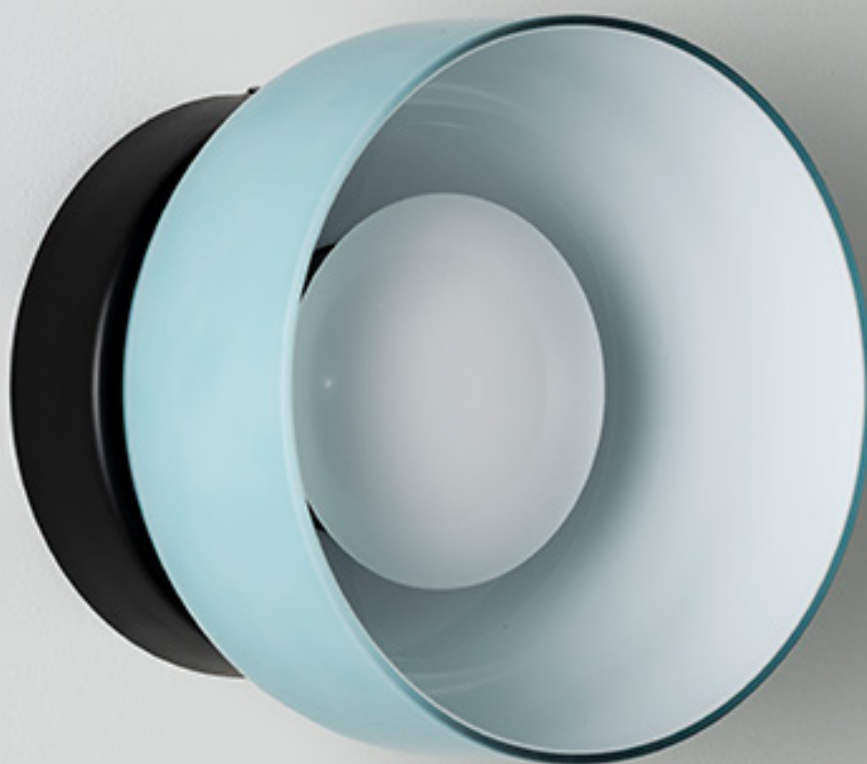

**ABOUT
SPACE**

AURA GLASS LED
WALL LIGHT

FINISH:

- Blue
- Opal

MATERIAL:

Glass & Metal

DIMENSIONS:

Diameter: \varnothing 150mm
H: 107mm

Wall Plate
Diameter: \varnothing 120mm
D: 25mm

LIGHT SOURCE: LED

CRI: 80

WATTAGE: 5W

DIMMABLE: NO

WARRANTY: 2 YEARS

IP RATING: IP44

WEIGHT: 0.7kg