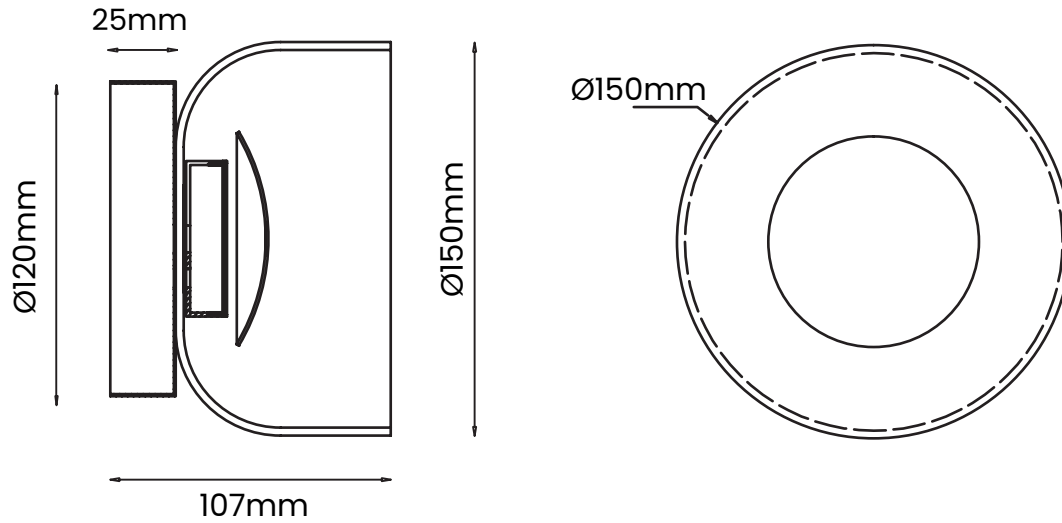

**ABOUT
SPACE**

AURA GLASS LED
WALL LIGHT

FINISH:

- Blue
- Opal

MATERIAL:

Glass & Metal

DIMENSIONS:

Diameter: \varnothing 150mm
H: 107mm

Wall Plate
Diameter: \varnothing 120mm
D: 25mm

LIGHT SOURCE: LED

CRI: 80

WATTAGE: 5W

DIMMABLE: NO

WARRANTY: 2 YEARS

IP RATING: IP44

WEIGHT: 0.7kg