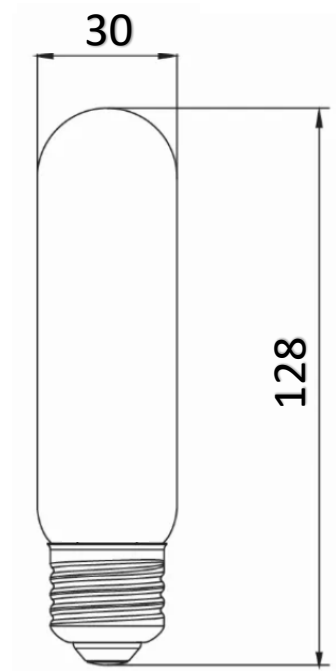

AS DIM LED T30 128 E27 4W CL

ID: 130920

FINISH	CLEAR
MATERIAL	GLASS
DIMENSIONS	DIAM: 30mm x H: 128mm
SOCKET TYPE	E27
WATTAGE	4W
LUMENS	440lm
CCT	3000K
OTHER INFORMATION	DIMMABLE FLICKER FREE

DESCRIPTION

T30 128mm E27 Filament Clear 4W Led 440lm
3000K Dimmable