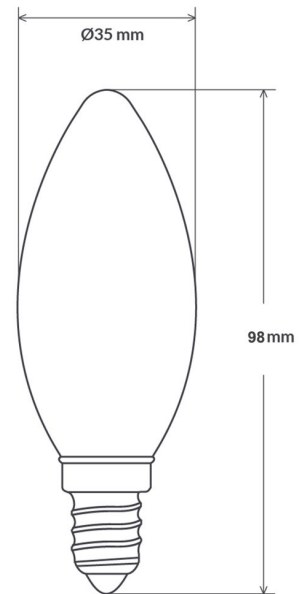

AS DIM LED CANDLE C35 E14 6W 3K

ID: 130731

FINISH	PORCELAIN
MATERIAL	GLASS
DIMENSIONS	DIAM: 35mm x H: 98mm
SOCKET TYPE	E14
WATTAGE	6W
LUMENS	527lm
CCT	3000K
CRI	80
OTHER INFORMATION	DIMMABLE

DESCRIPTION

E14 Porcelain 6W 527lm 3000K CRI80
Dimmable