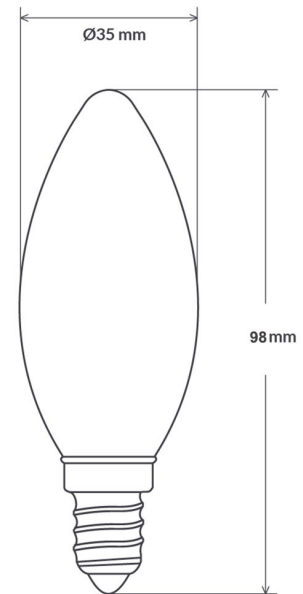

AS DIM LED E14 2W 3K

ID: 130730

FINISH	PORCELAIN
MATERIAL	GLASS
DIMENSIONS	DIAM: 35mm x H: 98mm
SOCKET TYPE	E14
WATTAGE	2W
LUMENS	163lm
CCT	3000K
CRI	80
OTHER INFORMATION	DIMMABLE

DESCRIPTION

E14 Porcelain 2W 163lm 3000K CRI80
Dimmable